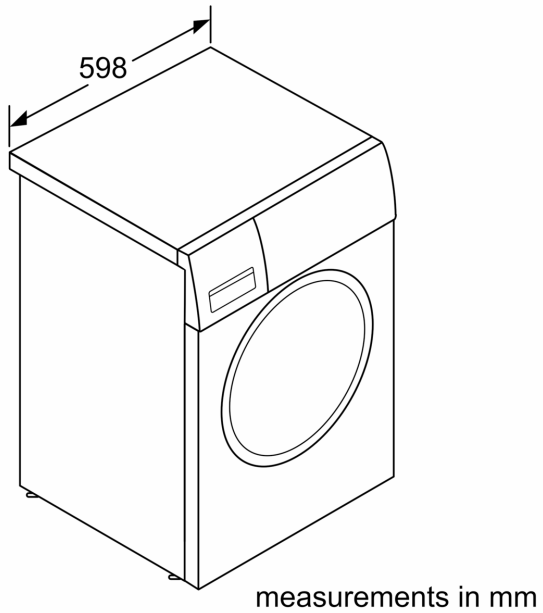

WX975600 Floor securing component
WZ10130 Extension for cold water inlet /Aquastop

Built-in / Free-standing:	Freestanding
Door hinge:	left
Length electrical supply cord:	160.0 cm
Height of the appliance:	848 mm
Dimensions of the product:	848 x 598 x 590 mm
Wheels:	No
Net weight:	72.1 kg
Drum volume:	53 l
Color Buttons:	white
Noise level washing:	53 dB(A) re 1 pW
Connection rating:	2300 W
Fuse protection:	10 A
Voltage:	220-240 V
Frequency:	50 Hz
Energy Star Qualified:	No
Cord Included:	Yes
Plug type:	India plug (16 Ampere)
Length of supply hose (in):	59.05 "
Dimensions of the packed product:	34.44 x 25.78 x 27.95
Net weight:	159.000 lbs
Gross weight:	169.000 lbs
Length of drain hose:	150.00 cm
Length of supply hose:	150.00 cm
Dimensions of the packed product (HxWxD):	875 x 655 x 710 mm
Gross weight:	76.5 kg
Connection rating:	2300 W
Fuse protection:	10 A
Voltage:	220-240 V
Frequency:	50 Hz
Water protection system:	Multiple water protection
Max. spin speed:	1200 rpm
Spin speed options:	Variable
Digital countdown indicator:	Yes
Drying progress indicator:	LED-display, LED
Maximum capacity in kg (EU 2017/1369):	8.0 kg

Series 4, washing machine, front loader, 8 kg, 1200 rpm WAJ24267IN

Minimize wrinkles by up to 50%

Technical Information

- Capacity: 8kg
- Maximum spin speed: 1200 rpm
- Dimensions (HxWxD): 84.8cm x 59.8cm x 59.0cm (63.6cm with door frame)
- 32 cm porthole, 165° swing door

**Series 4, washing machine, front loader, 8 kg, 1200 rpm
WAJ24267IN**

Measurements in mm