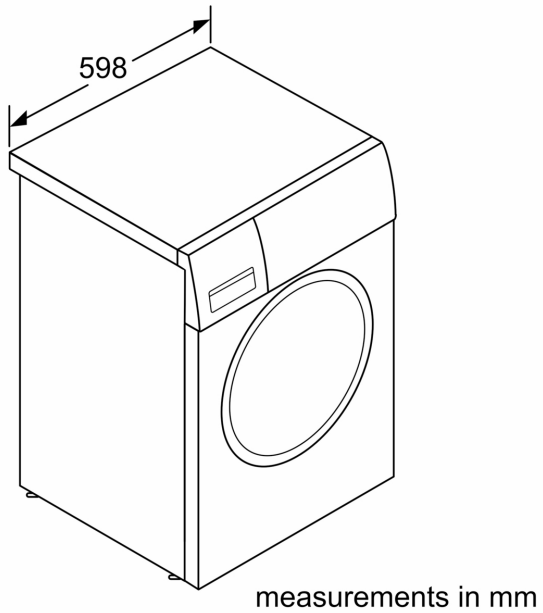

**Series 6, washing machine, front loader, 8 kg, 1200 rpm
WAJ24261IN**