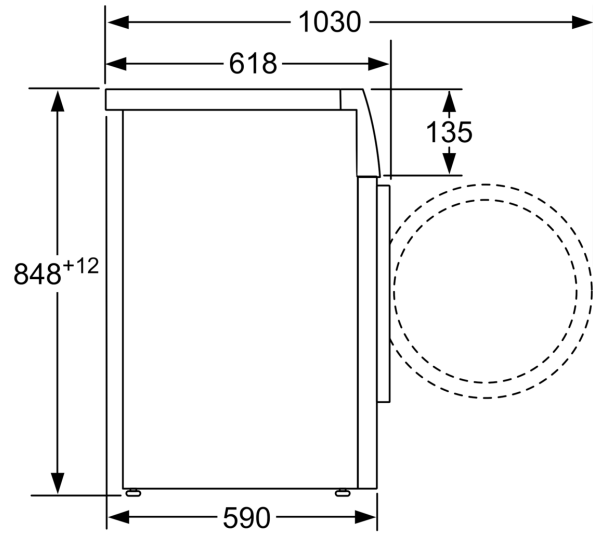

---

Built-in / Free-standing: .....	Freestanding
Door hinge: .....	left
Color / Material body: .....	White
Length electrical supply cord: .....	160.0 cm
Height of the appliance: .....	848 mm
Dimensions of the product: .....	848 x 598 x 590 mm
Wheels: .....	No
Net weight: .....	72.1 kg
Drum volume: .....	58 l
Door Frame: .....	White-black grey
Color Buttons: .....	white
Noise level washing: .....	53 dB(A) re 1 pW
Connection rating: .....	2300 W
Fuse protection: .....	10 A
Voltage: .....	220-240 V
Frequency: .....	50 Hz
Energy Star Qualified: .....	No
Cord Included: .....	Yes
Plug type: .....	India plug (16 Ampere)
Length of supply hose (in): .....	59.05 "
Dimensions of the packed product: .....	34.44 x 25.78 x 27.95
Net weight: .....	159.000 lbs
Gross weight: .....	169.000 lbs
Length of drain hose: .....	150.00 cm
Length of supply hose: .....	150.00 cm
Dimensions of the packed product (HxWxD): .....	875 x 655 x 710 mm
Gross weight: .....	76.5 kg
Connection rating: .....	2300 W
Fuse protection: .....	10 A
Voltage: .....	220-240 V
Frequency: .....	50 Hz
Water protection system: .....	Multiple water protection
Max. spin speed: .....	1200 rpm
Spin speed options: .....	Variable
Digital countdown indicator: .....	Yes
Drying progress indicator: .....	LED-display, LED
Maximum capacity in kg (EU 2017/1369): .....	7.0 kg

#### Technical Information

- Capacity: 7kg
- Maximum spin speed: 1200 rpm
- Dimensions (H x W x D): 84.8 cm x 59.8 cm x 59.0 cm (61.8cm with door frame)
- 32 cm porthole, 165° swing door

**Series 4, washing machine, front loader, 7 kg, 1200 rpm  
WAJ2416WIN**

---

measurements in mm

measurements in mm