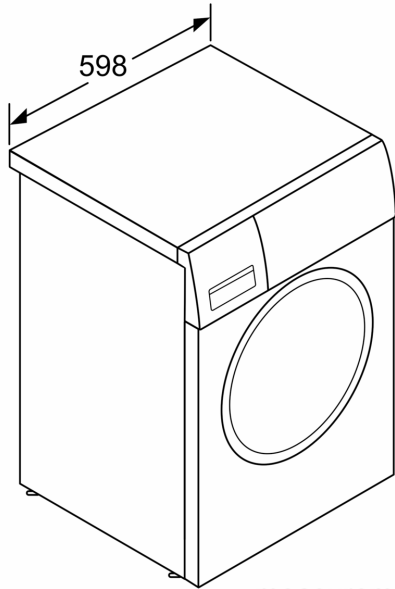

---

Built-in / Free-standing: .....	Freestanding
Door hinge: .....	left
Color / Material body: .....	White
Length electrical supply cord: .....	160.0 cm
Height of the appliance: .....	848 mm
Dimensions of the product: .....	848 x 598 x 590 mm
Wheels: .....	No
Net weight: .....	72.1 kg
Drum volume: .....	58 l
Door Frame: .....	White-black grey
Color Buttons: .....	white
Noise level washing: .....	53 dB(A) re 1 pW
Connection rating: .....	2300 W
Fuse protection: .....	10 A
Voltage: .....	220-240 V
Frequency: .....	50 Hz
Energy Star Qualified: .....	No
Cord Included: .....	Yes
Plug type: .....	India plug (16 Ampere)
Length of supply hose (in): .....	59.05 "
Dimensions of the packed product: .....	34.44 x 25.78 x 27.95
Net weight: .....	159.000 lbs
Gross weight: .....	169.000 lbs
Length of drain hose: .....	150.00 cm
Length of supply hose: .....	150.00 cm
Dimensions of the packed product (HxWxD): .....	875 x 655 x 710 mm
Gross weight: .....	76.5 kg
Connection rating: .....	2300 W
Fuse protection: .....	10 A
Voltage: .....	220-240 V
Frequency: .....	50 Hz
Water protection system: .....	Multiple water protection
Max. spin speed: .....	1200 rpm
Spin speed options: .....	Variable
Digital countdown indicator: .....	Yes
Drying progress indicator: .....	LED-display, LED
Maximum capacity in kg (EU 2017/1369): .....	7.0 kg

#### Technical Information

- Capacity: 7kg
- Maximum spin speed: 1200 rpm
- Dimensions (H x W x D): 84.8 cm x 59.8 cm x 59.0 cm (61.8cm with door frame)
- 32 cm porthole, 165° swing door

**Series 4, washing machine, front loader, 7 kg, 1200 rpm  
WAJ2416WIN**

---

measurements in mm

measurements in mm