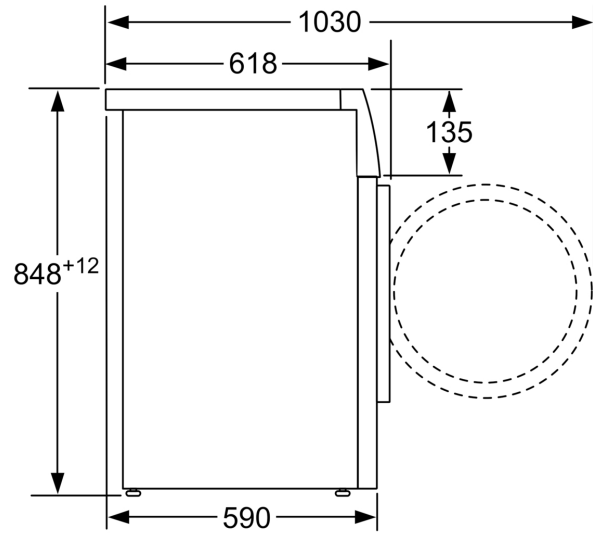

---

Built-in / Free-standing: .....	Freestanding
Door hinge: .....	left
Color / Material body: .....	Silver
Length electrical supply cord: .....	160.0 cm
Height of the appliance: .....	848 mm
Dimensions of the product: .....	848x598x590 mm
Wheels: .....	No
Net weight: .....	72.0 kg
Drum volume: .....	58 l
Color Buttons: .....	white
Noise level washing: .....	53 dB(A) re 1pW
Connection rating: .....	2300 W
Fuse protection: .....	10 A
Voltage: .....	220-240 V
Frequency: .....	50 Hz
Energy Star Qualified: .....	No
Cord Included: .....	Yes
Plug type: .....	India plug (16 Ampere)
Length of supply hose (in): .....	59.05 "
Dimensions of the packed product: .....	34.44 x 25.78 x 27.95
Net weight: .....	159.000 lbs
Gross weight: .....	169.000 lbs
Length of drain hose: .....	150.00 cm
Length of supply hose: .....	150.00 cm
Dimensions of the packed product (HxWxD): .....	875 x 655 x 710 mm
Gross weight: .....	76.5 kg
Connection rating: .....	2300 W
Fuse protection: .....	10 A
Voltage: .....	220-240 V
Frequency: .....	50 Hz
Water protection system: .....	Multiple water protection
Max. spin speed: .....	1200 rpm
Spin speed options: .....	Variable
Digital countdown indicator: .....	Yes
Drying progress indicator: .....	LED-display, LED
Maximum capacity in kg (EU 2017/1369): .....	7.0 kg

#### Technical Information

- Capacity: 7kg
- Maximum spin speed: 1200 rpm
- Dimensions (H x W x D): 84.8 cm x 59.8 cm x 59.0 cm (61.8cm with door frame)
- 32 cm porthole, 165° swing door

**Series 4, washing machine, front loader, 7 kg, 1200 rpm  
WAJ2416SIN**

---

measurements in mm

measurements in mm