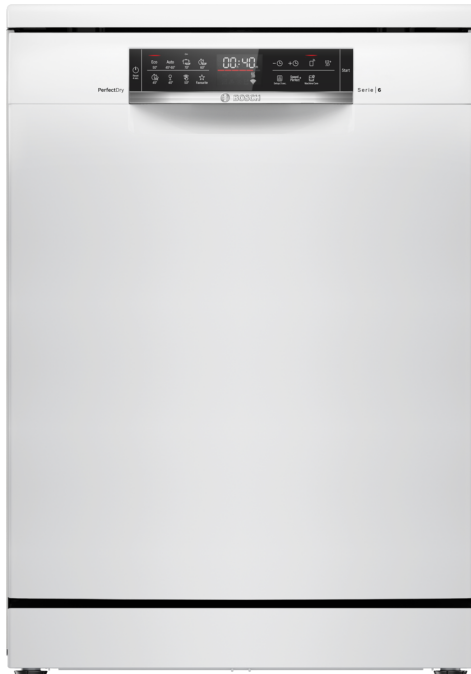

Series 6, Bosch free-standing dishwasher, 60 cm, White SMS6ZCW42E

- **PerfectDry based on Patented Zeolith technology:** perfect drying results with less energy usage even on difficult to dry dishes.
- **Home Connect:** home appliances with smart connectivity for an easier everyday life.
- **3 stage Rackmatic design:** adjustable baskets provide flexibility in loading Indian utensils
- **Extra Clean Zone:** extra cleaning for items in your top basket.
- **DosageAssist:** optimum results thanks to effective dissolving of the cleaner tab.

4 242005 185382

Series 6, Bosch free-standing dishwasher, 60 cm, White SMS6ZCW42E

Features

- Zeolith drying technology
- Wi-Fi
- Heat exchanger.
- AquaSensor
- DosageAssist
- EcoSilence Drive
- Automatic detergent detection
- vario baskets
- Inner Tub: stainless steel interior