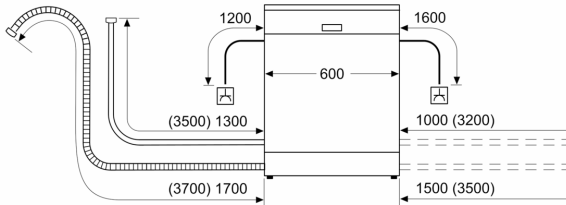

Energy Efficiency Class (Regulation (EU) 2017/1369): D
 Energy Consumption for 100 cycles Eco Programme (EU 2017/1369):85 kWh
 The water consumption of the eco programme in liters per cycle (EU 2017/1369):9.5 l
 Programme duration (EU 2017/1369): 4:55 h
 Airborne acoustical noise emissions (EU 2017/1369):44 dB(A) re 1pW
 Airborne acoustical noise emission class (EU 2017/1369): B
 Cleaning performance:A
 Water consumption:9.5 l
 Total annual water consumption 220 days:2090 l
 Built-in / Free-standing: Freestanding
 Removable top: Yes
 Door panel options: Not possible
 Height of removable worktop: 30 mm
 Height of the appliance: 845 mm
 Adjustable feet: Yes - all
 Maximum adjustability feet: 20 mm
 Adjustable plinth: No
 Net weight:53.2 kg
 Gross weight: 54.9 kg
 Connection rating: 2400 W
 Fuse protection:10 A
 Voltage: 220-240 V
 Frequency: 50; 60 Hz
 Length electrical supply cord: 175.0 cm
 Plug type: Gardy plug w/ earthing
 Length inlet hose: 150 cm
 Length outlet hose: 190 cm
 Hidden heating element: Yes
 Child safety devices: Childlock appliance
 Water softener:Yes
 Top basket type: mid
 Adjustable upper basket: Rackmatic 3-stage
 Bottom basket type:mid
 3rd Rack:3rd Rack 1.1
 Optional accessories: SMZ1051EU, SMZ2014, SGZ1010, SGZ6RB03, SMZ5000, SMZ5001, SMZ5100
 Maximum number of place settings: 15
 Color / Material panel: Black
 Color / Material body: Black
 Color / Material top:Stainless steel colour, lacqu.
 Dimensions of the product (HxWxD):845 x 600 x 600 mm
 Dimensions of the packed product (HxWxD): 879 x 652 x 706 mm

Capacity and Design

- Time delay: 1 - 24 hr

Product features

- aquaStop water protection system with guarantee
- yes with valve

Specifications

- Dimensions (HxWxD): 84.5 x 60 x 60 cm

**Series 6, free-standing dishwasher,
60 cm, Black
SMS4HMB62T**

measurements in mm

⌚ socket
() values with extension kit