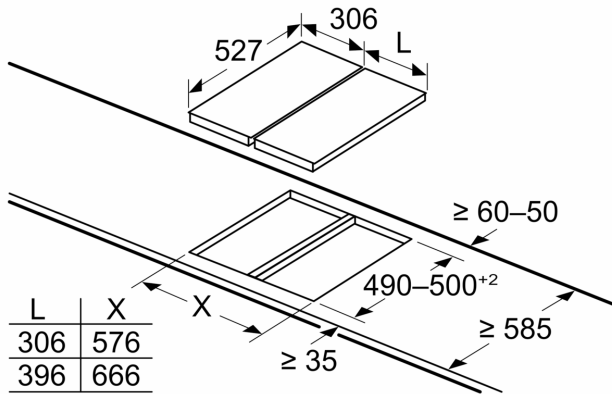

**Series 8, Domino Gas hob, 30 cm,
Ceramic, Black
PRA3A6D70I**

Measurements in mm

If two or more elements are installed right next to one another, one or several installation kits are required (2 elements 1 installation kit, 3 elements 2 installation kits, etc.)

Measurements in mm