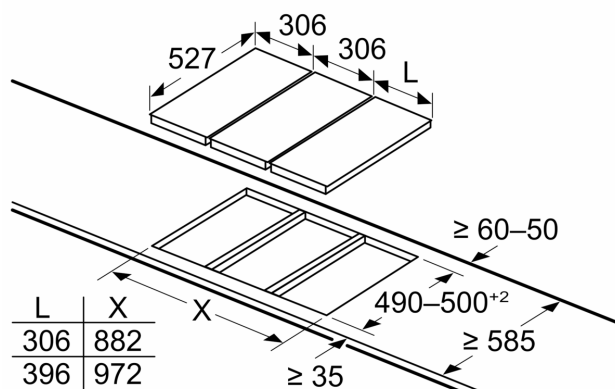

Measurements in mm

When installing two Domino units right next to a hob, two assembly kits (HEZ394301) are required

Measurements in mm

When installing two Domino units right next to a hob, two assembly kits (HEZ394301) are required

Measurements in mm

If two or more elements are installed right next to one another, one or several installation kits are required (2 elements 1 installation kit, 3 elements 2 installation kits, etc.)

Measurements in mm  
**Picture for the table Domino combination possibilities with corresponding devices and cutout dimensions**

measurements in mm  
 Domino combination options with corresponding appliance and cut-out dimensions

Width category:  
 Appliance width:

	A	B	C	D	L	X		
2x30	306	306	-	-	-	-	612	576
1x30, 1x40	306	396	-	-	-	-	702	666
1x30, 1x60	306	606	-	-	-	-	912	876
1x30, 1x70*	306	710	-	-	-	-	1016	980
1x30, 1x80	306	816	-	-	-	-	1122	1086
1x30, 1x90	306	916	-	-	-	-	1222	1186
2x40	396	396	-	-	-	-	792	756
1x40, 1x60	396	606	-	-	-	-	1002	966
1x40, 1x70*	396	710	-	-	-	-	1106	1070
1x40, 1x80	396	816	-	-	-	-	1212	1176
1x40, 1x90	396	916	-	-	-	-	1312	1276
3x30	306	306	306	-	-	-	918	882
2x30, 1x40	306	306	396	-	-	-	1008	972
2x30, 1x60	306	306	606	-	-	-	1218	1182
2x30, 1x70*	306	306	710	-	-	-	1322	1286
2x30, 1x80	306	306	816	-	-	-	1428	1392
2x30, 1x90	306	306	916	-	-	-	1528	1492
1x30, 2x40	306	396	396	-	-	-	1098	1062
1x30, 1x40, 1x60	306	396	606	-	-	-	1308	1272
1x30, 1x40, 1x70*	306	396	710	-	-	-	1412	1376
1x30, 1x40, 1x80	306	396	816	-	-	-	1518	1482
1x30, 1x40, 1x90	306	396	916	-	-	-	1618	1582
2x40, 1x60	396	396	606	-	-	-	1398	1362
4x30	306	306	306	306	-	-	1224	1188
3x30, 1x40	306	306	306	396	-	-	1314	1278
1x30, 1x75	306	750	-	-	-	-	1056	1020
1x40, 1x75	396	750	-	-	-	-	1146	1110
2x30, 1x75	306	306	750	-	-	-	1362	1326
1x30, 1x40, 1x75	306	396	750	-	-	-	1452	1416