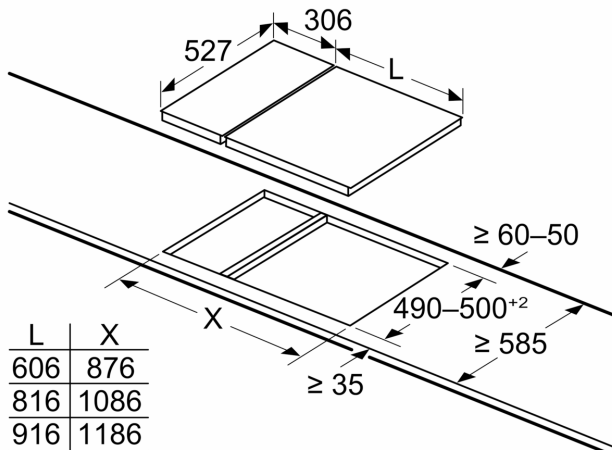

- Dimensions of the product (HxWxD mm): 45 x 306 x 527
- Required niche size for installation (HxWxD mm): 45 x 270-272 x 490-502
- Gas connection rating: 6000 W
- Length electrical supply cord: 100 cm

**Series 8, Domino Gas hob, 30 cm,  
Ceramic, Black  
PRA3A6D70I**

Measurements in mm

If two or more elements are installed right next to one another, one or several installation kits are required (2 elements 1 installation kit, 3 elements 2 installation kits, etc.)

Measurements in mm

When installing two Domino units right next to a hob, two assembly kits (HEZ394301) are required

Measurements in mm

When installing two Domino units right next to a hob, two assembly kits (HEZ394301) are required

measurements in mm  
 Domino combination options with corresponding appliance and cut-out dimensions

Width category:  
 Appliance width:

	A	B	C	D	L	X		
2x30	306	306	-	-	-	-	612	576
1x30, 1x40	306	396	-	-	-	-	702	666
1x30, 1x60	306	606	-	-	-	-	912	876
1x30, 1x70*	306	710	-	-	-	-	1016	980
1x30, 1x80	306	816	-	-	-	-	1122	1086
1x30, 1x90	306	916	-	-	-	-	1222	1186
2x40	396	396	-	-	-	-	792	756
1x40, 1x60	396	606	-	-	-	-	1002	966
1x40, 1x70*	396	710	-	-	-	-	1106	1070
1x40, 1x80	396	816	-	-	-	-	1212	1176
1x40, 1x90	396	916	-	-	-	-	1312	1276
3x30	306	306	306	-	-	-	918	882
2x30, 1x40	306	306	396	-	-	-	1008	972
2x30, 1x60	306	306	606	-	-	-	1218	1182
2x30, 1x70*	306	306	710	-	-	-	1322	1286
2x30, 1x80	306	306	816	-	-	-	1428	1392
2x30, 1x90	306	306	916	-	-	-	1528	1492
1x30, 2x40	306	396	396	-	-	-	1098	1062
1x30, 1x40, 1x60	306	396	606	-	-	-	1308	1272
1x30, 1x40, 1x70*	306	396	710	-	-	-	1412	1376
1x30, 1x40, 1x80	306	396	816	-	-	-	1518	1482
1x30, 1x40, 1x90	306	396	916	-	-	-	1618	1582
2x40, 1x60	396	396	606	-	-	-	1398	1362
4x30	306	306	306	306	-	-	1224	1188
3x30, 1x40	306	306	306	396	-	-	1314	1278
1x30, 1x75	306	750	-	-	-	-	1056	1020
1x40, 1x75	396	750	-	-	-	-	1146	1110
2x30, 1x75	306	306	750	-	-	-	1362	1326
1x30, 1x40, 1x75	306	396	750	-	-	-	1452	1416