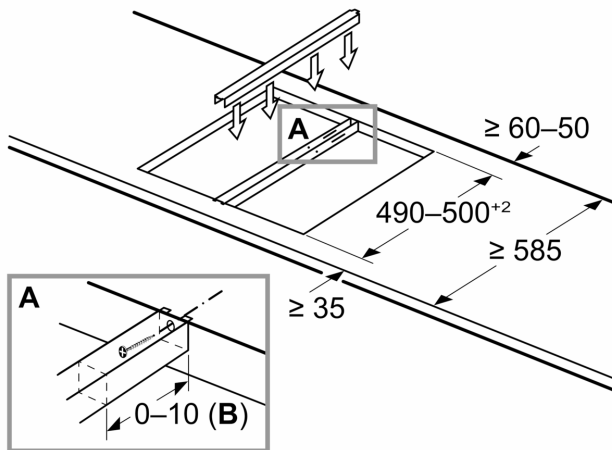

If two or more elements are installed right next to one another, one or several installation kits are required (2 elements 1 installation kit, 3 elements 2 installation kits, etc.)

Cutout dimension (X) depending on the combination (see combination table)

measurements in mm  
 Domino combination options with corresponding appliance and cut-out dimensions

Width category:  
 Appliance width:

	A	B	C	D	L	X		
2x30	306	306	-	-	-	-	612	576
1x30, 1x40	306	396	-	-	-	-	702	666
1x30, 1x60	306	606	-	-	-	-	912	876
1x30, 1x70*	306	710	-	-	-	-	1016	980
1x30, 1x80	306	816	-	-	-	-	1122	1086
1x30, 1x90	306	916	-	-	-	-	1222	1186
2x40	396	396	-	-	-	-	792	756
1x40, 1x60	396	606	-	-	-	-	1002	966
1x40, 1x70*	396	710	-	-	-	-	1106	1070
1x40, 1x80	396	816	-	-	-	-	1212	1176
1x40, 1x90	396	916	-	-	-	-	1312	1276
3x30	306	306	306	-	-	-	918	882
2x30, 1x40	306	306	396	-	-	-	1008	972
2x30, 1x60	306	306	606	-	-	-	1218	1182
2x30, 1x70*	306	306	710	-	-	-	1322	1286
2x30, 1x80	306	306	816	-	-	-	1428	1392
2x30, 1x90	306	306	916	-	-	-	1528	1492
1x30, 2x40	306	396	396	-	-	-	1098	1062
1x30, 1x40, 1x60	306	396	606	-	-	-	1308	1272
1x30, 1x40, 1x70*	306	396	710	-	-	-	1412	1376
1x30, 1x40, 1x80	306	396	816	-	-	-	1518	1482
1x30, 1x40, 1x90	306	396	916	-	-	-	1618	1582
2x40, 1x60	396	396	606	-	-	-	1398	1362
4x30	306	306	306	306	-	-	1224	1188
3x30, 1x40	306	306	306	396	-	-	1314	1278
1x30, 1x75	306	750	-	-	-	-	1056	1020
1x40, 1x75	396	750	-	-	-	-	1146	1110
2x30, 1x75	306	306	750	-	-	-	1362	1326
1x30, 1x40, 1x75	306	396	750	-	-	-	1452	1416

\* Not possible with 70 cm induction hob

Measurements in mm  
**Assembly kit (HEZ394301) for Domino**

**B:** Dependent on the cut-out depth

- \* Minimum distance from the hob cut-out to the wall
- \*\* Position of gas connection in the cut-out
- \*\*\* With fitted oven underneath, possibly more; see space requirements for the oven