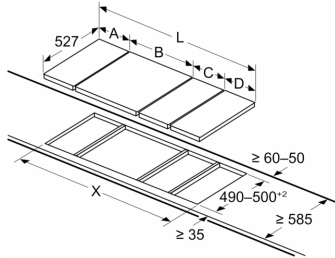

Measurements in mm

When installing two Domino units right next to a hob, two assembly kits (HEZ394301) are required

Measurements in mm

When installing two Domino units right next to a hob, two assembly kits (HEZ394301) are required

Measurements in mm

If two or more elements are installed right next to one another, one or several installation kits are required (2 elements 1 installation kit, 3 elements 2 installation kits, etc.)

Measurements in mm  
**Picture for the table Domino combination possibilities with corresponding devices and cutout dimensions**

measurements in mm  
 Domino combination options with corresponding appliance and cut-out dimensions

Width category:  
 Appliance width:

	A	B	C	D	L	X		
2x30	306	306	-	-	-	-	612	576
1x30, 1x40	306	396	-	-	-	-	702	666
1x30, 1x60	306	606	-	-	-	-	912	876
1x30, 1x70*	306	710	-	-	-	-	1016	980
1x30, 1x80	306	816	-	-	-	-	1122	1086
1x30, 1x90	306	916	-	-	-	-	1222	1186
2x40	396	396	-	-	-	-	792	756
1x40, 1x60	396	606	-	-	-	-	1002	966
1x40, 1x70*	396	710	-	-	-	-	1106	1070
1x40, 1x80	396	816	-	-	-	-	1212	1176
1x40, 1x90	396	916	-	-	-	-	1312	1276
3x30	306	306	306	-	-	-	918	882
2x30, 1x40	306	306	396	-	-	-	1008	972
2x30, 1x60	306	306	606	-	-	-	1218	1182
2x30, 1x70*	306	306	710	-	-	-	1322	1286
2x30, 1x80	306	306	816	-	-	-	1428	1392
2x30, 1x90	306	306	916	-	-	-	1528	1492
1x30, 2x40	306	396	396	-	-	-	1098	1062
1x30, 1x40, 1x60	306	396	606	-	-	-	1308	1272
1x30, 1x40, 1x70*	306	396	710	-	-	-	1412	1376
1x30, 1x40, 1x80	306	396	816	-	-	-	1518	1482
1x30, 1x40, 1x90	306	396	916	-	-	-	1618	1582
2x40, 1x60	396	396	606	-	-	-	1398	1362
4x30	306	306	306	306	-	-	1224	1188
3x30, 1x40	306	306	306	396	-	-	1314	1278
1x30, 1x75	306	750	-	-	-	-	1056	1020
1x40, 1x75	396	750	-	-	-	-	1146	1110
2x30, 1x75	306	306	750	-	-	-	1362	1326
1x30, 1x40, 1x75	306	396	750	-	-	-	1452	1416