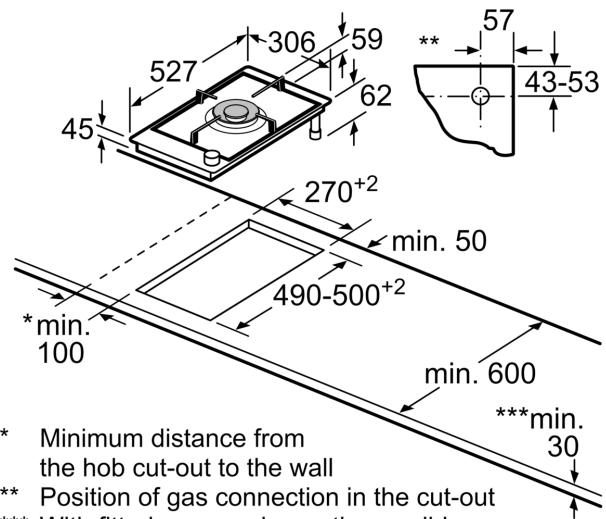

- Dimensions of the product (HxWxD mm): 45 x 306 x 527
- Required niche size for installation (HxWxD mm): 45 x 270-272 x 490-502
- Gas connection rating: 6000 W
- Length electrical supply cord: 100 cm

measurements in mm  
 Domino combination options with corresponding appliance and cut-out dimensions

Width category:  
 Appliance width:

	A	B	C	D	L	X		
2x30	306	306	-	-	-	-	612	576
1x30, 1x40	306	396	-	-	-	-	702	666
1x30, 1x60	306	606	-	-	-	-	912	876
1x30, 1x70*	306	710	-	-	-	-	1016	980
1x30, 1x80	306	816	-	-	-	-	1122	1086
1x30, 1x90	306	916	-	-	-	-	1222	1186
2x40	396	396	-	-	-	-	792	756
1x40, 1x60	396	606	-	-	-	-	1002	966
1x40, 1x70*	396	710	-	-	-	-	1106	1070
1x40, 1x80	396	816	-	-	-	-	1212	1176
1x40, 1x90	396	916	-	-	-	-	1312	1276
3x30	306	306	306	-	-	-	918	882
2x30, 1x40	306	306	396	-	-	-	1008	972
2x30, 1x60	306	306	606	-	-	-	1218	1182
2x30, 1x70*	306	306	710	-	-	-	1322	1286
2x30, 1x80	306	306	816	-	-	-	1428	1392
2x30, 1x90	306	306	916	-	-	-	1528	1492
1x30, 2x40	306	396	396	-	-	-	1098	1062
1x30, 1x40, 1x60	306	396	606	-	-	-	1308	1272
1x30, 1x40, 1x70*	306	396	710	-	-	-	1412	1376
1x30, 1x40, 1x80	306	396	816	-	-	-	1518	1482
1x30, 1x40, 1x90	306	396	916	-	-	-	1618	1582
2x40, 1x60	396	396	606	-	-	-	1398	1362
4x30	306	306	306	306	-	-	1224	1188
3x30, 1x40	306	306	306	396	-	-	1314	1278
1x30, 1x75	306	750	-	-	-	-	1056	1020
1x40, 1x75	396	750	-	-	-	-	1146	1110
2x30, 1x75	306	306	750	-	-	-	1362	1326
1x30, 1x40, 1x75	306	396	750	-	-	-	1452	1416

\* Not possible with 70 cm induction hob

Measurements in mm  
**Assembly kit (HEZ394301) for Domino**

**B:** Dependent on the cut-out depth

- \* Minimum distance from the hob cut-out to the wall
- \*\* Position of gas connection in the cut-out
- \*\*\* With fitted oven underneath, possibly more; see space requirements for the oven