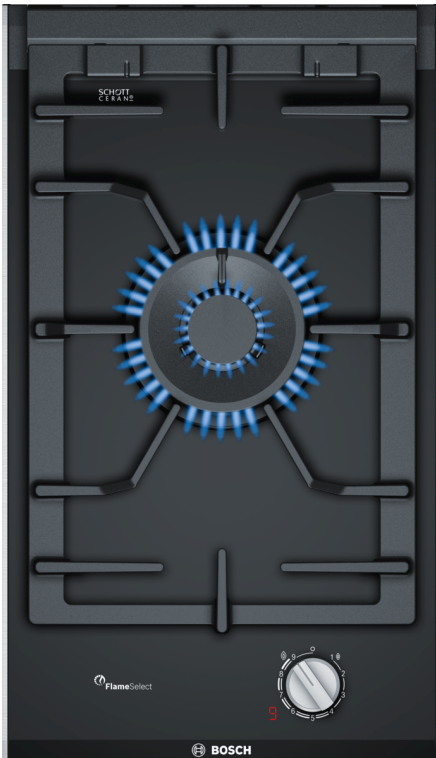

**Series 8, Domino Gas hob, 30 cm,  
Ceramic, Black  
PRA3A6D70I**

**The stainless-steel gas hob with  
FlameSelect: achieve perfect cooking  
results thanks to nine precisely defined  
power levels.**

- **The stainless-steel gas hob with FlameSelect:** achieve perfect cooking results thanks to nine precisely defined power levels.
- **Dual flame power burner with two heat options, quickly boil water or maintain a precise simmer.**

Product name/family: ..... Vario/Domino gas hob w control  
 Built-in / Free-standing: ..... Built-in  
 Energy input: ..... Gas  
 Total number of positions that can be used at the same time: ..... 1  
 Min. required niche size for installation (HxWxD): 45 x 270 x 490-500 mm  
 Width of the appliance: ..... 306 mm  
 Dimensions: ..... 59 x 306 x 527 mm  
 Dimensions of the packed product (HxWxD): ..... 185 x 385 x 578 mm  
 Net weight: ..... 8.4 kg  
 Gross weight: ..... 9.3 kg  
 Residual heat indicator: ..... Separate  
 Location of control panel: ..... Front  
 Basic surface material: ..... Ceramic  
 Color of surface: ..... Black, Alu, brushed  
 Color of frame: ..... Black  
 Length electrical supply cord: ..... 100.0 cm  
 Connection rating: ..... 2 W  
 Gas connection rating: ..... 6000 W  
 Fuse protection: ..... 3 A  
 Voltage: ..... 220-240 V  
 Frequency: ..... 50 Hz  
 Included accessories: ..... 1 x WOK attachment ring

1 x WOK attachment ring

HEZ298113 Small pot support  
 HEZ394301 Connecting strip

**Series 8, Domino Gas hob, 30 cm,  
Ceramic, Black  
PRA3A6D70I**

**The stainless-steel gas hob with  
FlameSelect: achieve perfect cooking  
results thanks to nine precisely defined  
power levels.**