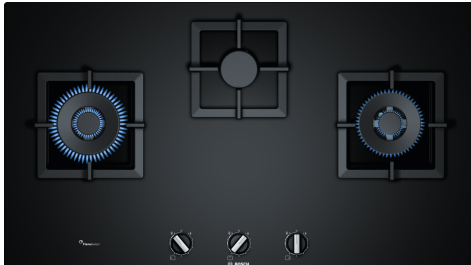

**Series 6, Gas hob, 90 cm, Tempered glass, Black
PPW9A6B20I**

HEZ298127 Wok ring

- 6mm Tempered Glass
- FlameSelect® - Allows for a Precise Adjustment of the Flame Size with Nine Defined Power Levels
- The stainless-steel gas hob with FlameSelect: achieve perfect cooking results thanks to nine precisely defined power levels.
- Standard and semi-flush built-in option: choose between flush or slightly raised installation.
- Low Profile Stainless Steel Cooking Surface is Easily Accessible and Quick to Clean