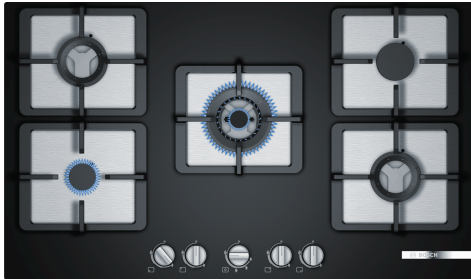

**Series 4, Gas hob, 90 cm, Tempered glass, Black
PPQ9S6F20I**

Developed specially for the Indian market, with powerful burners suited for your favourite Indian cuisines.

- **Low Profile Stainless Steel Cooking Surface is Easily Accessible and Quick to Clean**
- **6mm Tempered Glass**

Product name/family: gas hob w integrated controls
 Built-in / Free-standing: Built-in
 Energy input: Gas
 Total number of positions that can be used at the same time: 5
 Type of control setting devices: sword knobs
 Min. required niche size for installation (HxWxD):41 x 730-732 x 490-492 mm
 Width of the appliance: 860 mm
 Dimensions: 100 x 860 x 510 mm
 Dimensions of the packed product (HxWxD): 165 x 915 x 575 mm
 Net weight: 20.9 kg
 Gross weight: 23.1 kg
 Residual heat indicator: without
 Location of control panel: Front
 Basic surface material: Tempered glass
 Color of surface: Black
 Color of frame: Black
 Length electrical supply cord: 120.0 cm
 Knob Material: Plastic
 Sealed Burners: No
 Type of pan support: Elongated cast iron pan support
 Power of heating element (kW): 1 kW
 Power of 3rd heating element (kW): 2 kW
 Power of 5th heating element (kW): 1.75 kW
 Connection rating: 1 W
 Gas connection rating: 11250 W
 Fuse protection: KSA A
 Voltage: 220-240 V
 Frequency: 50 Hz
 Energy input: Gas
 Gas type: LPG G30 30 mbar
 Plug type: India plug (6 Ampere)
 Appliance Dimensions (h x w x d) (in): x x
 Dimensions of the packed product: 6.49 x 22.63 x 36.02
 Net weight: 46.000 lbs
 Gross weight: 51.000 lbs
 Total number of positions that can be used at the same time: 5
 Length electrical supply cord: 120.0 cm
 Min. required niche size for installation (HxWxD):41 x 730-732 x 490-492 mm
 Dimensions: 100 x 860 x 510 mm
 Dimensions of the packed product (HxWxD): 165 x 915 x 575 mm
 Net weight: 20.9 kg
 Gross weight: 23.1 kg