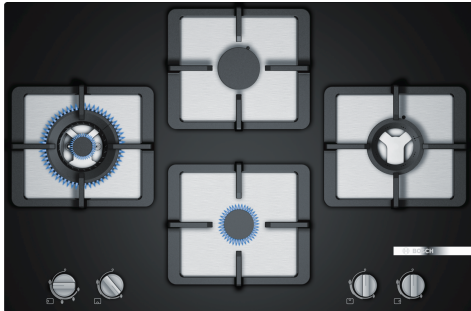

**Series 4, Gas hob, 75 cm, Tempered glass, Black
PPI7S6F20I**

Developed specially for the Indian market, with powerful burners suited for your favourite Indian cuisines.

- **Low Profile Stainless Steel Cooking Surface is Easily Accessible and Quick to Clean**
- **Four powerful gas burners allows you to cook multiple dishes with a full range BTU performance.**

Product name/family:gas hob w integrated controls
 Built-in / Free-standing: Built-in
 Energy input:Gas
 Total number of positions that can be used at the same time: 4
 Type of control setting devices: sword knobs
 Min. required niche size for installation (HxWxD):41 x 730-732 x 490-492 mm
 Width of the appliance: 770 mm
 Dimensions: 100 x 770 x 510 mm
 Dimensions of the packed product (HxWxD): 165 x 825 x 575 mm
 Net weight: 19.2 kg
 Gross weight: 21.2 kg
 Residual heat indicator: without
 Location of control panel: Front
 Basic surface material: Tempered glass
 Color of surface:Black
 Color of frame: Black
 Length electrical supply cord: 120.0 cm
 Knob Material:Plastic
 Sealed Burners: No
 Type of pan support: Elongated cast iron pan support
 Connection rating: 1 W
 Gas connection rating:9250 W
 Fuse protection: 3; KSA A
 Voltage: 220-240 V
 Frequency: 50 Hz
 Energy input:Gas
 Gas type: LPG G30 30 mbar
 Plug type: India plug (6 Ampere)
 Appliance Dimensions (h x w x d) (in): x x
 Dimensions of the packed product: 6.49 x 22.63 x 32.48
 Net weight:42.000 lbs
 Gross weight: 47.000 lbs
 Total number of positions that can be used at the same time: 4
 Length electrical supply cord: 120.0 cm
 Min. required niche size for installation (HxWxD):41 x 730-732 x 490-492 mm
 Dimensions: 100 x 770 x 510 mm
 Dimensions of the packed product (HxWxD): 165 x 825 x 575 mm
 Net weight: 19.2 kg
 Gross weight: 21.2 kg