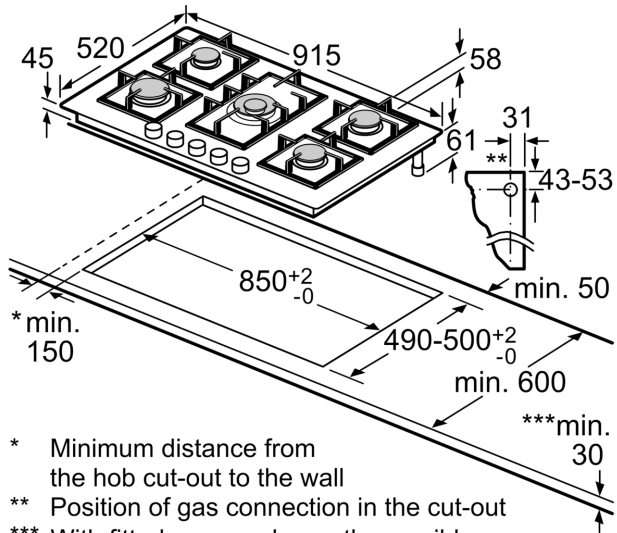

**Series 6, Gas hob, 90 cm, Tempered glass, Black
PNV9B6F20I**

1. Minimum distance from the hob cut-out to the wall
   - ** Position of gas connection in the cut-out
   - *** With fitted oven underneath, possibly more; see space requirements for the oven
2. measurements in mm