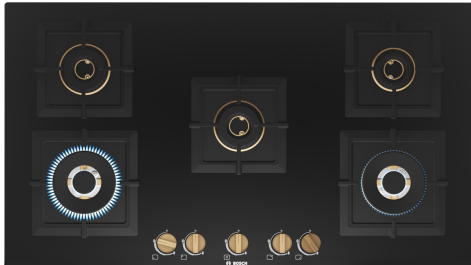

## Series 6, Gas hob, 90 cm, Tempered glass, Black PNV9B6F20I

HEZ298114 Small pot support  
HEZ211310 Simmer cap  
HEZ298105 Simmer plate

- 6mm Tempered Glass
- Wok burner: powerful cooking at up to 4 kW (depending on gas type).
- Low Profile Stainless Steel Cooking Surface is Easily Accessible and Quick to Clean