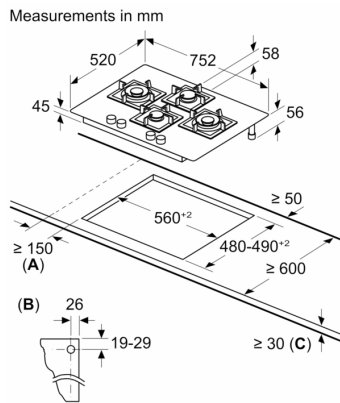

Product name/family:gas hob w integrated controls
 Built-in / Free-standing: Built-in
 Energy input:Gas
 Total number of positions that can be used at the same time: 4
 Type of control setting devices: sword knobs
 Min. required niche size for installation (HxWxD):45 x 560-562 x 480-492 mm
 Width of the appliance:752 mm
 Dimensions: 56x752x520 mm
 Dimensions of the packed product (HxWxD): 165 x 841 x 659 mm
 Net weight:17.8 kg
 Gross weight: 19.6 kg
 Residual heat indicator: without
 Location of control panel: Front
 Basic surface material: Tempered glass
 Color of surface:Black
 Color of frame: Black
 Length electrical supply cord: 100.0 cm
 Knob Material:Plastic
 Sealed Burners: No
 Power of 2nd heating element (kW):4 kW
 Power of 4th heating element (kW): 2.3 kW
 Connection rating: 1 W
 Gas connection rating: 12000 W
 Fuse protection:3 A
 Voltage: 220-240 V
 Frequency: 50 Hz
 Energy input:Gas
 Gas type: Liquidgas G30,31 28-30/37 mbar
 Alternative gas type: Nat gas H/E/(L) 20 (25) mbar
 Plug type: India plug (6 Ampere)
 Appliance Dimensions (h x w x d) (in): x x
 Dimensions of the packed product: 6.49 x 25.94 x 33.11
 Net weight:39.000 lbs
 Gross weight: 43.000 lbs
 Total number of positions that can be used at the same time: 4
 Length electrical supply cord: 100.0 cm
 Min. required niche size for installation (HxWxD):45 x 560-562 x 480-492 mm
 Dimensions: 56x752x520 mm
 Dimensions of the packed product (HxWxD): 165 x 841 x 659 mm
 Net weight:17.8 kg
 Gross weight: 19.6 kg

**Series 6, Gas hob, 75 cm, Tempered
glass, Black
PNI7B6G20I**

**Series 6, Gas hob, 75 cm, Tempered glass, Black
PNI7B6G20I**

A: Min. distance from the hob cut-out to the wall

B: Position of gas connection in the cut-out