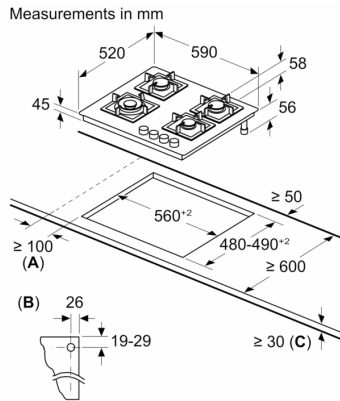

**Series 4, Gas hob, 60 cm, Tempered glass, Black
PNH6B6F10I**

A: Min. distance from the hob cut-out to the wall

B: Position of gas connection in the cut-out

C: With fitted oven underneath possibly more; see space requirements for the oven