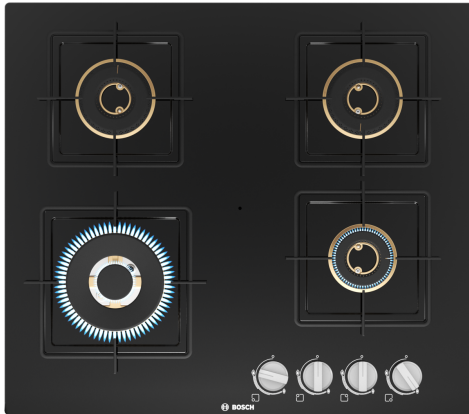

## Series 4, Gas hob, 60 cm, Tempered glass, Black PNH6B6F10I

HEZ298105 Simmer plate  
HEZ298110 Wok ring  
HEZ298114 Small pot support

- 6mm Tempered Glass
- Four powerful gas burners allows you to cook multiple dishes with a full range BTU performance.
- Low Profile Stainless Steel Cooking Surface is Easily Accessible and Quick to Clean