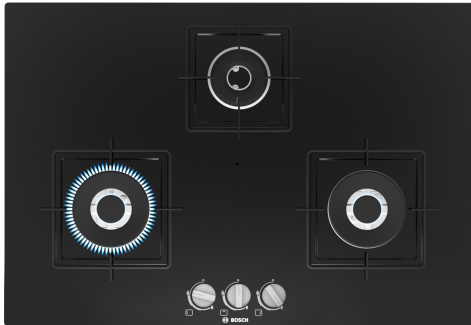

**Series 4, Gas hob, 75 cm, Tempered glass, Black  
PND7B6B10I**

HEZ298105 Simmer plate  
HEZ298114 Small pot support

- 6mm Tempered Glass
- Low Profile Stainless Steel Cooking Surface is Easily Accessible and Quick to Clean
- Wok burner: powerful cooking at up to 4 kW (depending on gas type).