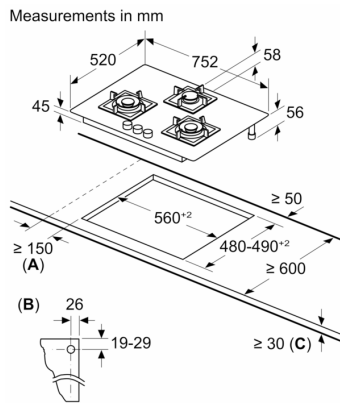

Product name/family: ..... gas hob w integrated controls  
 Built-in / Free-standing: ..... Built-in  
 Energy input: ..... Gas  
 Total number of positions that can be used at the same time: ..... 3  
 Type of control setting devices: ..... sword knobs  
 Min. required niche size for installation (HxWxD): ..... 45 x 560-562 x 480-492 mm  
 Width of the appliance: ..... 752 mm  
 Dimensions: ..... 56x752x520 mm  
 Dimensions of the packed product (HxWxD): ..... 165 x 841 x 656 mm  
 Net weight: ..... 13.8 kg  
 Gross weight: ..... 15.6 kg  
 Residual heat indicator: ..... without  
 Location of control panel: ..... Front  
 Basic surface material: ..... Tempered glass  
 Color of surface: ..... Black  
 Color of frame: ..... Black  
 Length electrical supply cord: ..... 100.0 cm  
 Knob Material: ..... Plastic  
 Sealed Burners: ..... No  
 Connection rating: ..... 1 W  
 Gas connection rating: ..... 10300 W  
 Fuse protection: ..... 3 A  
 Voltage: ..... 220-240 V  
 Frequency: ..... 50 Hz  
 Energy input: ..... Gas  
 Gas type: ..... Liquidgas G30,31 28-30/37 mbar  
 Alternative gas type: ..... Nat gas H/E/(L) 20 (25) mbar  
 Plug type: ..... India plug (6 Ampere)  
 Appliance Dimensions (h x w x d) (in): ..... x x  
 Dimensions of the packed product: ..... 6.49 x 25.82 x 33.11  
 Net weight: ..... 30.000 lbs  
 Gross weight: ..... 34.000 lbs  
 Total number of positions that can be used at the same time: ..... 3  
 Length electrical supply cord: ..... 100.0 cm  
 Min. required niche size for installation (HxWxD): ..... 45 x 560-562 x 480-492 mm  
 Dimensions: ..... 56x752x520 mm  
 Dimensions of the packed product (HxWxD): ..... 165 x 841 x 656 mm  
 Net weight: ..... 13.8 kg  
 Gross weight: ..... 15.6 kg

**Series 4, Gas hob, 75 cm, Tempered  
glass, Black  
PND7B6B10I**

---

**Series 4, Gas hob, 75 cm, Tempered glass, Black  
PND7B6B10I**

**A:** Min. distance from the hob cut-out to the wall

**B:** Position of gas connection in the cut-out