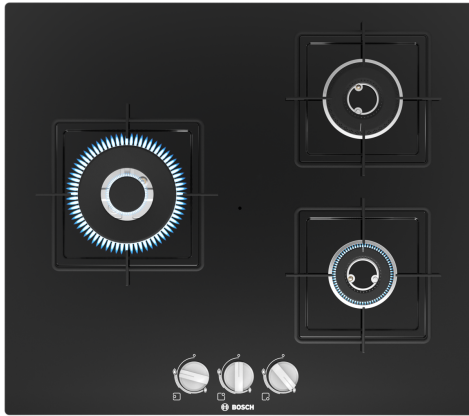

**Series 4, Gas hob, 60 cm, Tempered glass, Black  
PNC6B6B111**

HEZ298105 Simmer plate  
HEZ298114 Small pot support

- 6mm Tempered Glass
- Low Profile Stainless Steel Cooking Surface is Easily Accessible and Quick to Clean
- Wok burner: powerful cooking at up to 4 kW (depending on gas type).

**Series 4, Gas hob, 60 cm, Tempered  
glass, Black  
PNC6B6B11I**

---