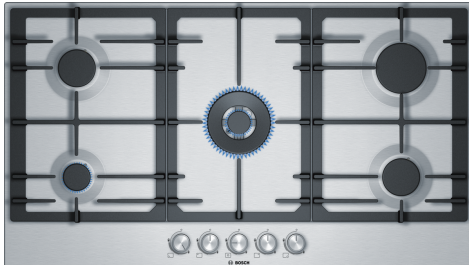

Series 6, Gas hob, 90 cm, Stainless steel PCQ9B5090I

HEZ211310	Simmer cap
HEZ298105	Simmer plate
HEZ298107	Wok ring
HEZ298115	Small pot support

- Tilt & Stay legs for easy cleaning of cooktop - 1st in India
- Dual-flame power burner has two rings for low and high flame settings to go from simmer to sear with ease.
- Wok burner: powerful cooking at up to 4 kW (depending on gas type).
- Surface colour: elegant stainless-steel design.
- Elegant stainless-steel design.