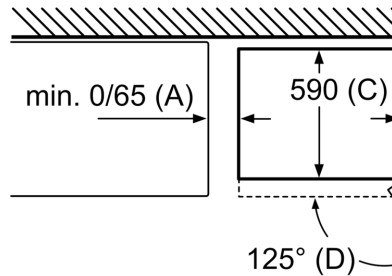

Appliance Name	a	b
KGN39/KGF39 (int. handle)	2030	600
KGN39/KGF39 (ext. handle)	2030	600

Appliance name	A
KGN33, 36, 39, 46, 49	0/65
KGF39, 49	0/65

Dimension A:
In models with vertical integra
in order to open easily, a minii
of 65 mm is needed.