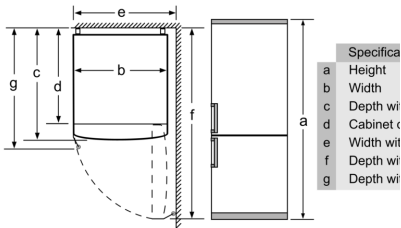

Freezer Compartment

- 2 Freezer Safety Glass Shelves
- 3 Drawers

Design and Styling

- Integrated door handle
- Graphite Ceramic door

Accessories

- 3 x egg tray
- 1 egg tray

**Series 4, Variostyle basic appliance
without colored door, 203 x 60 cm
KGN39IJ4I**

Appliance Name	a	b
KGN39/KGF39 (int. handle)	2030	600
KGN39/KGF39 (ext. handle)	2030	600

Appliance name	A
KGN33, 36, 39, 46, 49	0/65
KGF39, 49	0/65

Dimension A:
In models with vertical integra
in order to open easily, a minii
of 65 mm is needed.