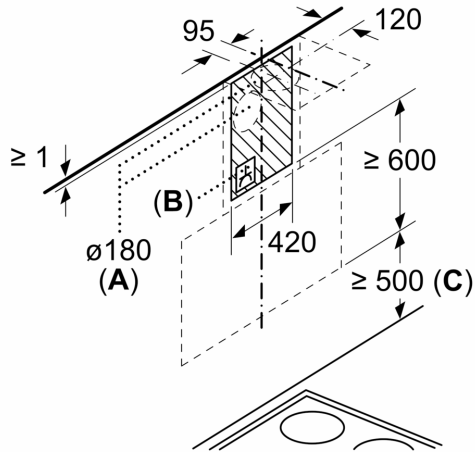

Dimensions:

- 60 cm black Inclined glass common design hood
- Diameter pipe Ø 180 mm (Ø 180 mm enclosed)

**Series 4, wall-mounted cooker hood,
60 cm, Black
DWKF68G60I**

Measurements in mm

- A:** Exhaust-air outlet
- B:** Socket
- C:** From upper edge of pan support

Measurements in mm

- A:** From upper edge of pan support

Measurements in mm

Measurements in mm

- A:** From upper edge of pan support