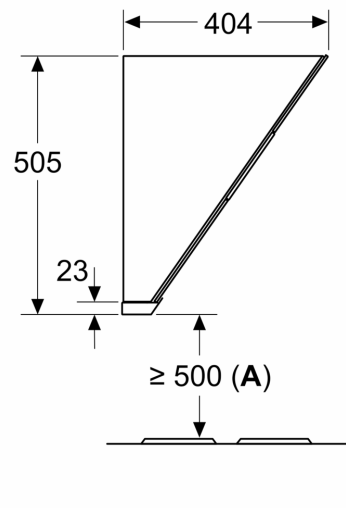

Dimensions:

- 60 cm black Inclined glass common design hood
- Diameter pipe Ø 180 mm (Ø 180 mm enclosed)

**Series 4, wall-mounted cooker hood,
60 cm, Black
DWKF68G60I**

Measurements in mm

- A:** Exhaust-air outlet
- B:** Socket
- C:** From upper edge of pan support

Measurements in mm

- A:** From upper edge of pan support

Measurements in mm

Measurements in mm

- A:** From upper edge of pan support