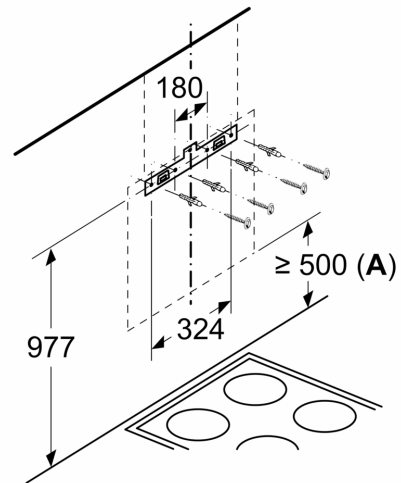

Dimensions:

- 60 cm black Inclined glass common design hood
- Diameter pipe Ø 180 mm (Ø 180 mm enclosed)

**Series 4, wall-mounted cooker hood,
60 cm, Black
DWKF68G60I**

Measurements in mm

- A:** Exhaust-air outlet
- B:** Socket
- C:** From upper edge of pan support

Measurements in mm

- A:** From upper edge of pan support

Measurements in mm

Measurements in mm

- A:** From upper edge of pan support