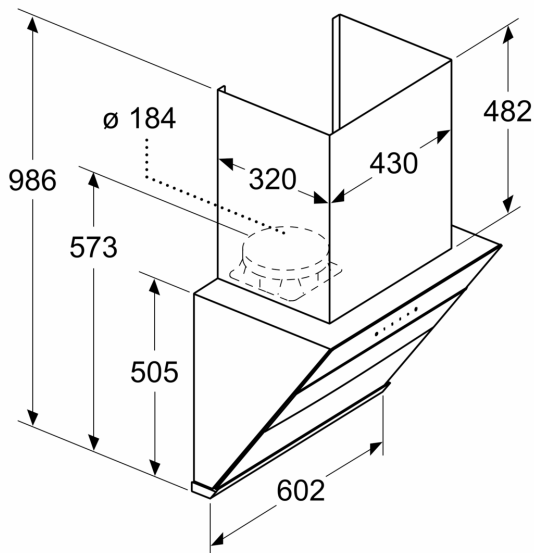

Dimensions:

- 60 cm black Inclined glass common design hood
- Diameter pipe Ø 180 mm (Ø 180 mm enclosed)

**Series 4, wall-mounted cooker hood,
60 cm, Black
DWKF68G60I**

Measurements in mm

- A:** Exhaust-air outlet
- B:** Socket
- C:** From upper edge of pan support

Measurements in mm

- A:** From upper edge of pan support

Measurements in mm

Measurements in mm

- A:** From upper edge of pan support