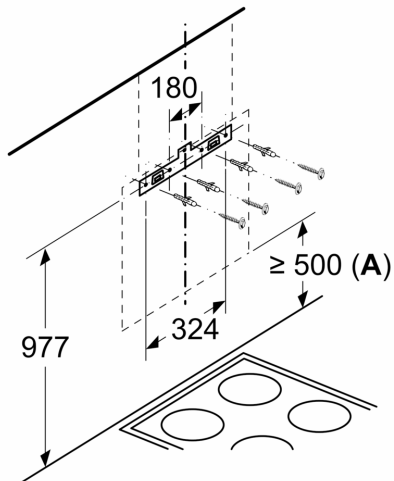

**Comfort**

- Noise min./max. Normal Level: 55/64 dB
- Light Intensity: 75 lux
- Colour Temperature: 4000 K

**Dimensions:**

- 60 cm flat black Inclined glass common design hood
- Diameter pipe Ø 180 mm (Ø 180 mm enclosed)

**Series 4, wall-mounted cooker hood,  
60 cm, Flat black  
DWKA68H60I**

Measurements in mm

**A:** Exhaust-air outlet  
**B:** Socket  
**C:** From upper edge of pan support

Measurements in mm

**A:** From upper edge of pan support

Measurements in mm

**A:** From upper edge of pan support

Measurements in mm