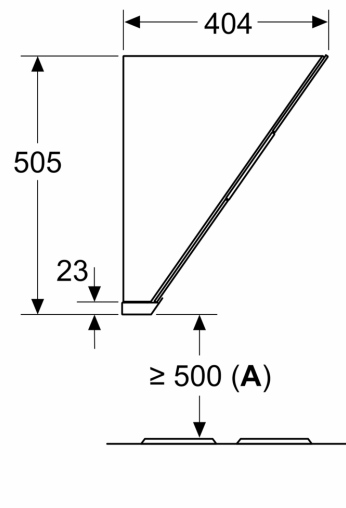

**Comfort**

- Noise min./max. Normal Level: 55/64 dB
- Light Intensity: 75 lux
- Colour Temperature: 4000 K

**Dimensions:**

- 60 cm flat black Inclined glass common design hood
- Diameter pipe Ø 180 mm (Ø 180 mm enclosed)

**Series 4, wall-mounted cooker hood,  
60 cm, Flat black  
DWKA68H60I**

Measurements in mm

**A:** Exhaust-air outlet  
**B:** Socket  
**C:** From upper edge of pan support

Measurements in mm

**A:** From upper edge of pan support

Measurements in mm

**A:** From upper edge of pan support

Measurements in mm