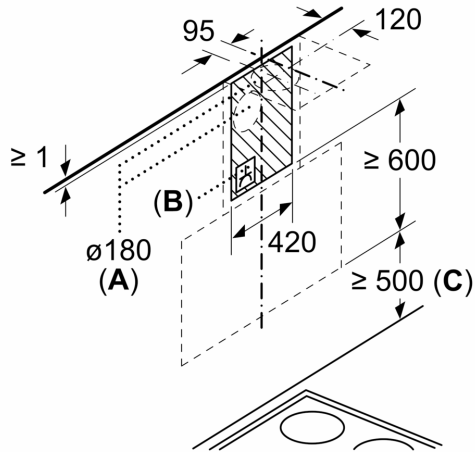

**Comfort**

- Noise min./max. Normal Level: 55/64 dB
- Light Intensity: 75 lux
- Colour Temperature: 4000 K

**Dimensions:**

- 60 cm flat black Inclined glass common design hood
- Diameter pipe Ø 180 mm (Ø 180 mm enclosed)

**Series 4, wall-mounted cooker hood,  
60 cm, Flat black  
DWKA68H60I**

Measurements in mm

**A:** Exhaust-air outlet  
**B:** Socket  
**C:** From upper edge of pan support

Measurements in mm

**A:** From upper edge of pan support

Measurements in mm

**A:** From upper edge of pan support

Measurements in mm