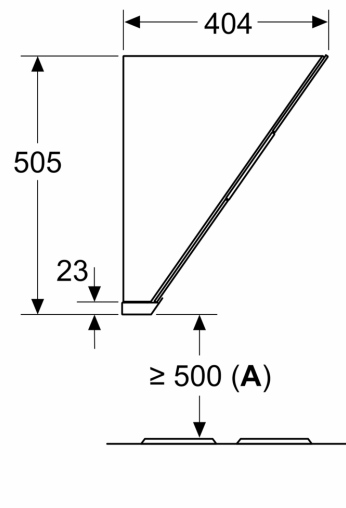

Dimensions:

- 60 cm flat black Inclined glass common design hood
- Diameter pipe Ø 180 mm (Ø 180 mm enclosed)

**Series 4, wall-mounted cooker hood,
60 cm, Flat black
DWKA68G60I**

Measurements in mm

A: Exhaust-air outlet
B: Socket
C: From upper edge of pan support

Measurements in mm

A: From upper edge of pan support

Measurements in mm

A: From upper edge of pan support

Measurements in mm