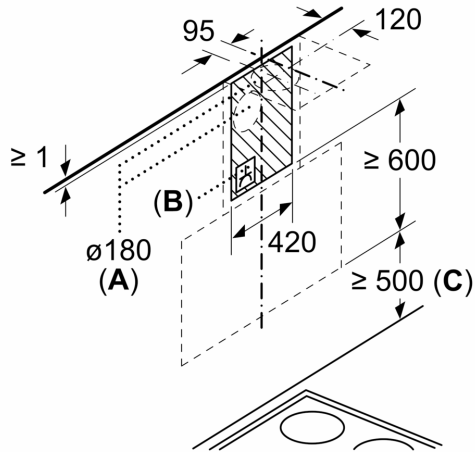

Dimensions:

- 60 cm flat black Inclined glass common design hood
- Diameter pipe Ø 180 mm (Ø 180 mm enclosed)

**Series 4, wall-mounted cooker hood,
60 cm, Flat black
DWKA68G60I**

Measurements in mm

A: Exhaust-air outlet
B: Socket
C: From upper edge of pan support

Measurements in mm

A: From upper edge of pan support

Measurements in mm

A: From upper edge of pan support

Measurements in mm