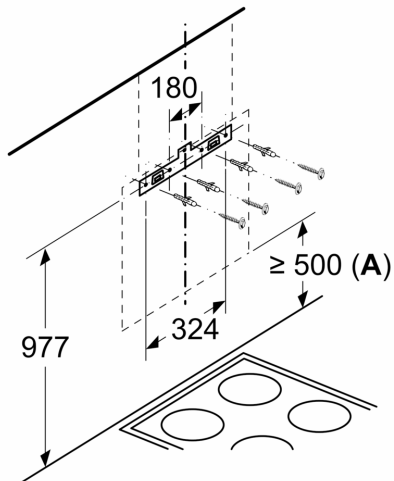

Dimensions:

- 60 cm flat black Inclined glass common design hood
- Diameter pipe Ø 180 mm (Ø 180 mm enclosed)

**Series 4, wall-mounted cooker hood,
60 cm, Flat black
DWKA68G60I**

Measurements in mm

A: Exhaust-air outlet
B: Socket
C: From upper edge of pan support

Measurements in mm

A: From upper edge of pan support

Measurements in mm

A: From upper edge of pan support

Measurements in mm