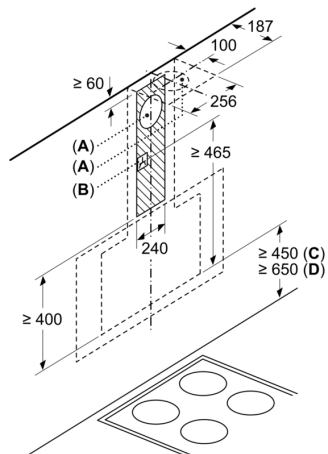

Technical Information

- Suitable for ducted or recirculating operation only
- In recirculation operation chimless use possible
- For recirculated extraction a recirculating kit or a CleanAir recirculation kit (accessory) is needed
- Dimensions exhaust air (HxWxD): 957-1227 x 894 x 548 mm
- Dimensions recirculating, chimney (HxWxD): 1017-1287 x 894 x 548 mm
- Dimensions recirculating, chimless (HxWxD): 480 mm x 894 x 548 mm
- Dimensions recirculating with CleanAir module (HxWxD):
 - 1147 x 894 x 548 mm - mounting with outer chimney
 - 1217-1487 x 894 x 548 mm - mounting with telescopic chimney
- Diameter pipe \varnothing 150 mm (\varnothing 120 mm enclosed)
- Power rating: 150 W

* In accordance with the EU-Regulation No 65/2014

**Series 8, wall-mounted cooker hood,
90 cm, clear glass black printed
DWK98PR60I**

Measurements in mm

- A: Electric
- B: Gas - from upper edge of pan support
- C: Electric - for Australia and New Zealand

(1) Position of socket

Note the maximum thickness of the back panel.

measurements in mm

Measurements in mm

- A: Exhaust air
 - B: Socket
- From upper edge of pan support
- C: Electric
 - D: Gas

- (1) Exhaust air
 - (2) Circulated air
 - (3) Air outlet – slot for exhaust air to be mounted facing down
- measurements in mm