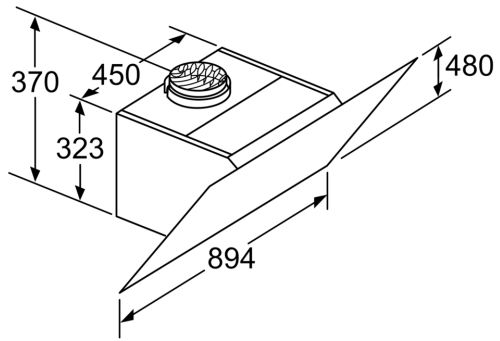

Technical Information

- Suitable for ducted or recirculating operation only
- In recirculation operation chimless use possible
- For recirculated extraction a recirculating kit or a CleanAir recirculation kit (accessory) is needed
- Dimensions exhaust air (HxWxD): 957-1227 x 894 x 548 mm
- Dimensions recirculating, chimney (HxWxD): 1017-1287 x 894 x 548 mm
- Dimensions recirculating, chimless (HxWxD): 480 mm x 894 x 548 mm
- Dimensions recirculating with CleanAir module (HxWxD):
 - 1147 x 894 x 548 mm - mounting with outer chimney
 - 1217-1487 x 894 x 548 mm - mounting with telescopic chimney
- Diameter pipe \varnothing 150 mm (\varnothing 120 mm enclosed)
- Power rating: 150 W

* In accordance with the EU-Regulation No 65/2014

**Series 8, wall-mounted cooker hood,
90 cm, clear glass black printed
DWK98PR60I**

Measurements in mm

- A: Electric
- B: Gas - from upper edge of pan support
- C: Electric - for Australia and New Zealand

(1) Position of socket

Note the maximum thickness of the back panel.

measurements in mm

Measurements in mm

- A: Exhaust air
 - B: Socket
- From upper edge of pan support
- C: Electric
 - D: Gas

- (1) Exhaust air
 - (2) Circulated air
 - (3) Air outlet – slot for exhaust air to be mounted facing down
- measurements in mm