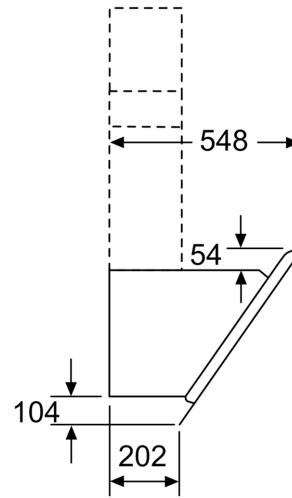

Technical Information

- Suitable for ducted or recirculating operation only
- In recirculation operation chimless use possible
- For recirculated extraction a recirculating kit or a CleanAir recirculation kit (accessory) is needed
- Dimensions exhaust air (HxWxD): 957-1227 x 894 x 548 mm
- Dimensions recirculating, chimney (HxWxD): 1017-1287 x 894 x 548 mm
- Dimensions recirculating, chimless (HxWxD): 480 mm x 894 x 548 mm
- Dimensions recirculating with CleanAir module (HxWxD):
 - 1147 x 894 x 548 mm - mounting with outer chimney
 - 1217-1487 x 894 x 548 mm - mounting with telescopic chimney
- Diameter pipe \varnothing 150 mm (\varnothing 120 mm enclosed)
- Power rating: 150 W

* In accordance with the EU-Regulation No 65/2014

**Series 8, wall-mounted cooker hood,
90 cm, clear glass black printed
DWK98PR60I**

Measurements in mm

- A: Electric
- B: Gas - from upper edge of pan support
- C: Electric - for Australia and New Zealand

(1) Position of socket

Note the maximum thickness of the back panel.

measurements in mm

Measurements in mm

- A: Exhaust air
 - B: Socket
- From upper edge of pan support
- C: Electric
 - D: Gas

- (1) Exhaust air
 - (2) Circulated air
 - (3) Air outlet – slot for exhaust air to be mounted facing down
- measurements in mm

Appliance in circulated air mode
without duct
Circulated air set required
measurements in mm

measurements in mm