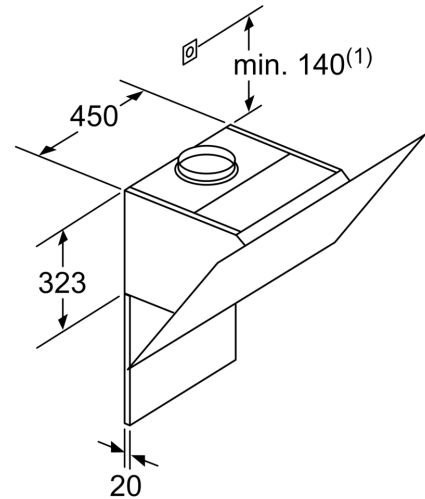

Technical Information

- Suitable for ducted or recirculating operation only
- In recirculation operation chimless use possible
- For recirculated extraction a recirculating kit or a CleanAir recirculation kit (accessory) is needed
- Dimensions exhaust air (HxWxD): 957-1227 x 894 x 548 mm
- Dimensions recirculating, chimney (HxWxD): 1017-1287 x 894 x 548 mm
- Dimensions recirculating, chimless (HxWxD): 480 mm x 894 x 548 mm
- Dimensions recirculating with CleanAir module (HxWxD):
 - 1147 x 894 x 548 mm - mounting with outer chimney
 - 1217-1487 x 894 x 548 mm - mounting with telescopic chimney
- Diameter pipe \varnothing 150 mm (\varnothing 120 mm enclosed)
- Power rating: 150 W

- India plug type

Remote Monitoring and Control (only in countries where Home Connect service is available)

- Remote Monitoring and Control for connected home appliances and operation via smartphone or tablet (only in countries where Home Connect service is available)
- The Home Connect functionality can be extended by integrating numerous applications from external cooperation partners (partnerships)
- Voice Control enabled via popular voice assistants (only in countries where this service is available)
- Wall fixing inclined/flat/cube
- None, Cooktop-based hood control
- Total Connected load: 150 W

* In accordance with the EU-Regulation No 65/2014

**Series 8, wall-mounted cooker hood,
90 cm, clear glass black printed
DWK98PR60I**

Measurements in mm

- A: Electric
- B: Gas - from upper edge of pan support
- C: Electric - for Australia and New Zealand