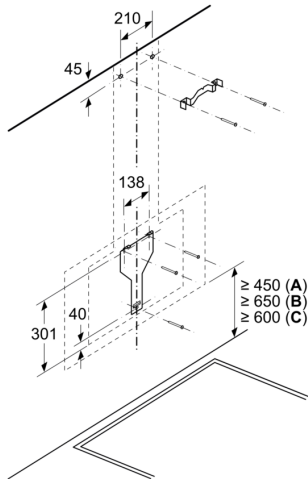

Technical Information

- Suitable for ducted or recirculating operation only
- In recirculation operation chimless use possible
- For recirculated extraction a recirculating kit or a CleanAir recirculation kit (accessory) is needed
- Dimensions exhaust air (HxWxD): 957-1227 x 894 x 548 mm
- Dimensions recirculating, chimney (HxWxD): 1017-1287 x 894 x 548 mm
- Dimensions recirculating, chimless (HxWxD): 480 mm x 894 x 548 mm
- Dimensions recirculating with CleanAir module (HxWxD):
 - 1147 x 894 x 548 mm - mounting with outer chimney
 - 1217-1487 x 894 x 548 mm - mounting with telescopic chimney
- Diameter pipe \varnothing 150 mm (\varnothing 120 mm enclosed)
- Power rating: 150 W

- India plug type

Remote Monitoring and Control (only in countries where Home Connect service is available)

- Remote Monitoring and Control for connected home appliances and operation via smartphone or tablet (only in countries where Home Connect service is available)
- The Home Connect functionality can be extended by integrating numerous applications from external cooperation partners (partnerships)
- Voice Control enabled via popular voice assistants (only in countries where this service is available)
- Wall fixing inclined/flat/cube
- None, Cooktop-based hood control
- Total Connected load: 150 W

* In accordance with the EU-Regulation No 65/2014

**Series 8, wall-mounted cooker hood,
90 cm, clear glass black printed
DWK98PR60I**

Measurements in mm

- A: Electric
- B: Gas - from upper edge of pan support
- C: Electric - for Australia and New Zealand

(1) Position of socket

Note the maximum thickness of the back panel.

measurements in mm

Measurements in mm

- A: Exhaust air
 - B: Socket
- From upper edge of pan support
- C: Electric
 - D: Gas

- (1) Exhaust air
 - (2) Circulated air
 - (3) Air outlet – slot for exhaust air to be mounted facing down
- measurements in mm