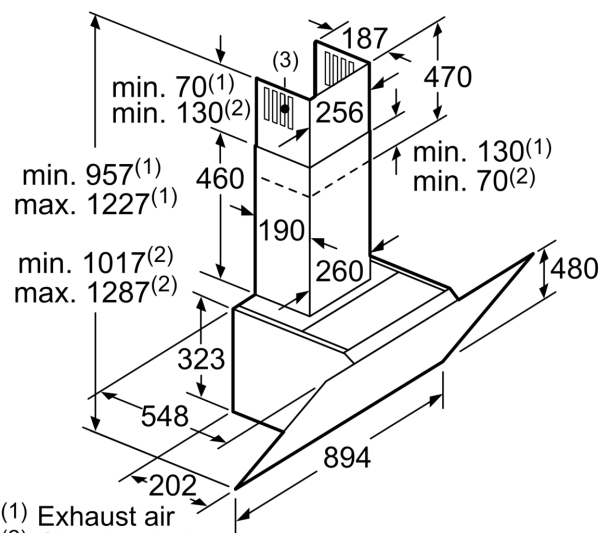

Technical Information

- Suitable for ducted or recirculating operation only
- In recirculation operation chimless use possible
- For recirculated extraction a recirculating kit or a CleanAir recirculation kit (accessory) is needed
- Dimensions exhaust air (HxWxD): 957-1227 x 894 x 548 mm
- Dimensions recirculating, chimney (HxWxD): 1017-1287 x 894 x 548 mm
- Dimensions recirculating, chimless (HxWxD): 480 mm x 894 x 548 mm
- Dimensions recirculating with CleanAir module (HxWxD):
 - 1147 x 894 x 548 mm - mounting with outer chimney
 - 1217-1487 x 894 x 548 mm - mounting with telescopic chimney
- Diameter pipe \varnothing 150 mm (\varnothing 120 mm enclosed)
- Power rating: 150 W

* In accordance with the EU-Regulation No 65/2014

**Series 8, wall-mounted cooker hood,
90 cm, clear glass black printed
DWK98PR60I**

Measurements in mm

- A: Electric
- B: Gas - from upper edge of pan support
- C: Electric - for Australia and New Zealand

(1) Position of socket

Note the maximum thickness of the back panel.

measurements in mm

Measurements in mm

- A: Exhaust air
 - B: Socket
- From upper edge of pan support
- C: Electric
 - D: Gas

- (1) Exhaust air
 - (2) Circulated air
 - (3) Air outlet – slot for exhaust air to be mounted facing down
- measurements in mm

Appliance in circulated air mode
without duct
Circulated air set required
measurements in mm

measurements in mm