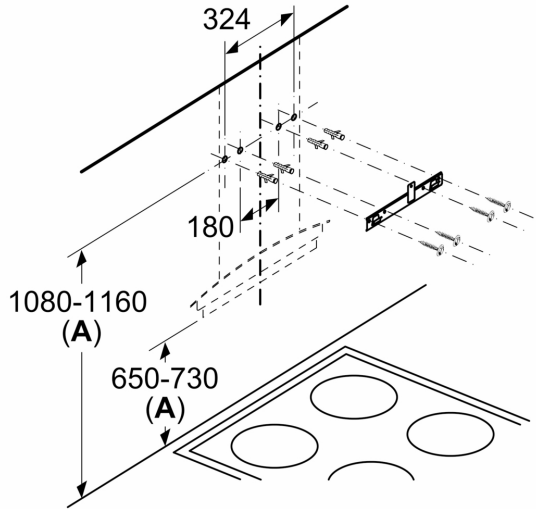

**Comfort**

- Noise min./max. Normal Level: 55/65 dB
- Light Intensity: 83 lux
- Colour Temperature: 8000 K

**Dimensions:**

- 90 cm flat black Glass common design hood
- Diameter pipe Ø 180 mm (Ø 180 mm enclosed)

**Series 4, wall-mounted cooker hood,  
90 cm, Flat black  
DWHA98G60I**

Measurements in mm

A: From upper edge of pan support

Measurements in mm

A: Exhaust-air outlet

B: Socket

C: From upper edge of pan support

Measurements in mm