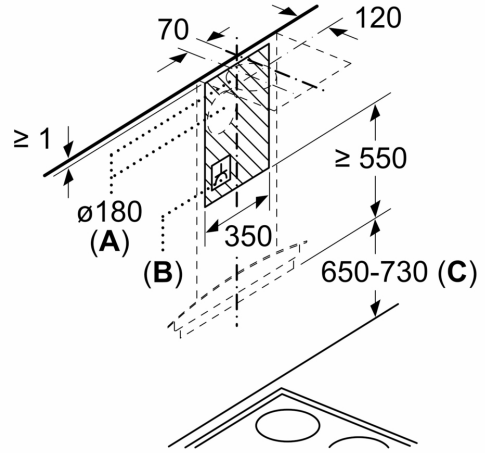

**Comfort**

- Noise min./max. Normal Level: 55/65 dB
- Light Intensity: 83 lux
- Colour Temperature: 8000 K

**Dimensions:**

- 90 cm flat black Glass common design hood
- Diameter pipe Ø 180 mm (Ø 180 mm enclosed)

**Series 4, wall-mounted cooker hood,  
90 cm, Flat black  
DWHA98G60I**

Measurements in mm

A: From upper edge of pan support

Measurements in mm

A: Exhaust-air outlet

B: Socket

C: From upper edge of pan support

Measurements in mm