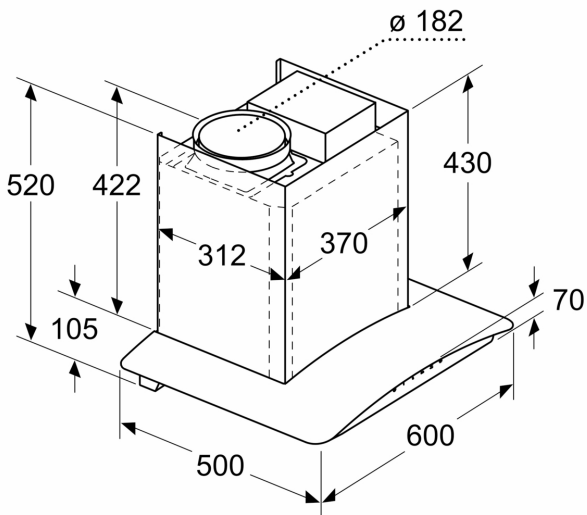

- **For fast and effective extraction, the intensive speed setting removes strong kitchen odours quickly and effectively.**

Typology:	Wall-mounted
Length electrical supply cord:	180.0 cm
Height of product, without chimney:	520 mm
Net weight:	22.1 kg
Type of control:	Electronic
Number of speed settings:	3-stages + intensive setting
Max. air extraction:	730 m ³ /h
Number of lights:	2
Noise level:	65 dB(A) re 1pW
Diameter of air outlet:	180 mm
Odour filter:	No
Operating Mode:	Air extraction only
Optional accessories:	DWZ3OX6N1
Total power of the lamps:	3 W
Clean filter reminders:	No
Voltage:	220-240 V
Frequency:	50 Hz
Plug type:	India plug (6 Ampere)
Installation typology:	Wall-mounted
Material body:	Stainless steel
Plug type:	India plug (6 Ampere)
Dimensions of the product, with chimney (if exists) (in):	x x
Dimensions of the packed product:	23.62 x 22.63 x 25.98
Net weight:	49.000 lbs
Gross weight:	55.000 lbs
Motor location:	Integrated motor in hood chimney
No-return airflow flap:	Yes
Length electrical supply cord:	180.0 cm
Dimensions of the product, with chimney (if exists):	520 x 600.0 x 500.0 mm
Dimensions of the packed product (HxWxD):	600 x 575 x 660 mm
Net weight:	22.1 kg
Gross weight:	24.8 kg

Dimensions:

- 60 cm flat black Glass common design hood
- Diameter pipe Ø 180 mm (Ø 180 mm enclosed)

**Series 4, wall-mounted cooker hood,
60 cm, Flat black
DWHA68G60I**

Measurements in mm

Measurements in mm

A: From upper edge of pan support

Measurements in mm

A: Exhaust-air outlet
B: Socket
C: From upper edge of pan support