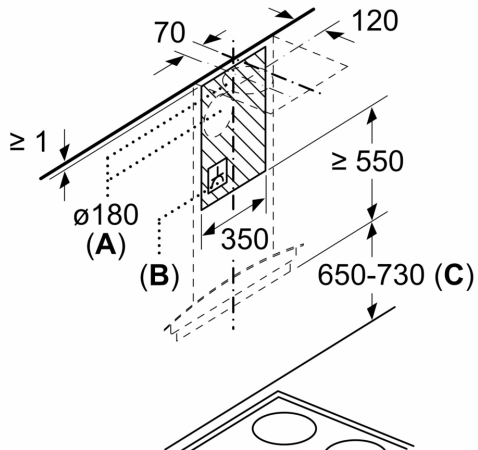

Dimensions:

- 60 cm flat black Glass common design hood
- Diameter pipe Ø 180 mm (Ø 180 mm enclosed)

**Series 4, wall-mounted cooker hood,
60 cm, Flat black
DWHA68G60I**

Measurements in mm

Measurements in mm

A: From upper edge of pan support

Measurements in mm

A: Exhaust-air outlet
B: Socket
C: From upper edge of pan support