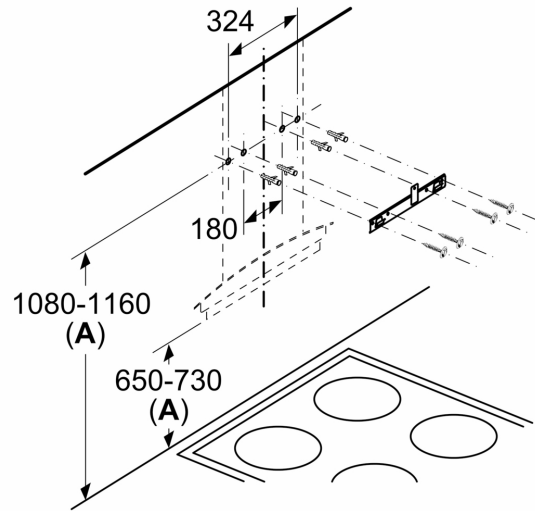

Dimensions:

- 60 cm flat black Glass common design hood
- Diameter pipe Ø 180 mm (Ø 180 mm enclosed)

**Series 4, wall-mounted cooker hood,
60 cm, Flat black
DWHA68G60I**

Measurements in mm

Measurements in mm

A: From upper edge of pan support

Measurements in mm

A: Exhaust-air outlet
B: Socket
C: From upper edge of pan support