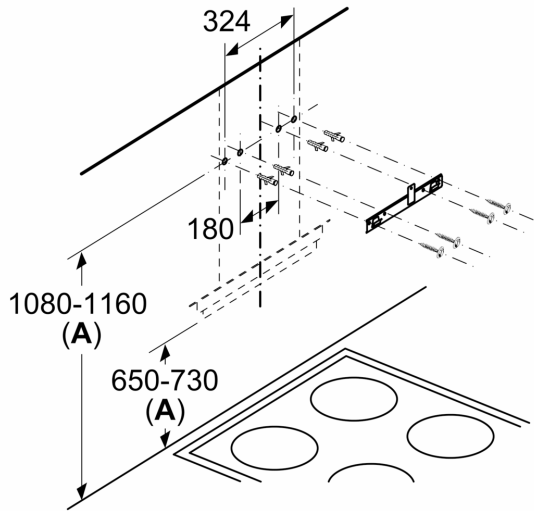

Dimensions:

- 90 cm flat black Glass common design hood
- Diameter pipe Ø 180 mm (Ø 180 mm enclosed)

**Series 4, wall-mounted cooker hood,
90 cm, Flat black
DWGA98G60I**

Measurements in mm

A: From upper edge of pan support

Measurements in mm

A: Exhaust-air outlet

B: Socket

C: From upper edge of pan support

Measurements in mm