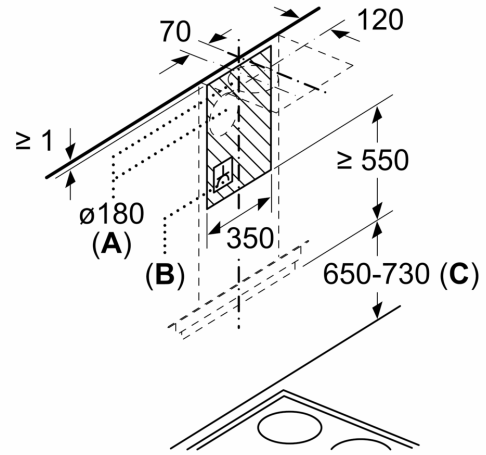

Dimensions:

- 90 cm flat black Glass common design hood
- Diameter pipe Ø 180 mm (Ø 180 mm enclosed)

**Series 4, wall-mounted cooker hood,
90 cm, Flat black
DWGA98G60I**

Measurements in mm

A: From upper edge of pan support

Measurements in mm

A: Exhaust-air outlet

B: Socket

C: From upper edge of pan support

Measurements in mm