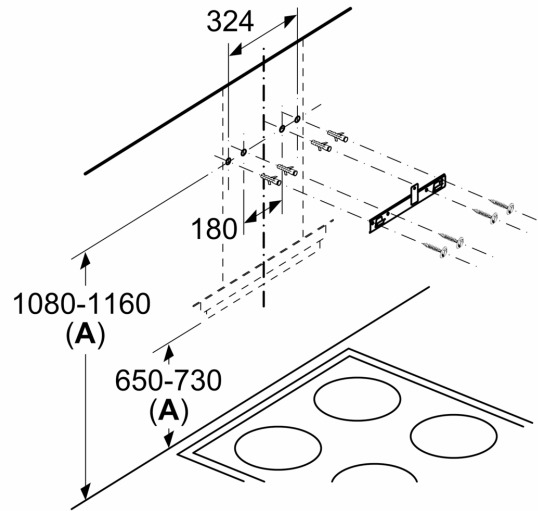

Dimensions:

- 60 cm flat black Glass common design hood
- Diameter pipe Ø 180 mm (Ø 180 mm enclosed)

**Series 4, wall-mounted cooker hood,
60 cm, Flat black
DWGA68G60I**

Measurements in mm

Measurements in mm

A: From upper edge of pan support

Measurements in mm

A: Exhaust-air outlet
B: Socket
C: From upper edge of pan support