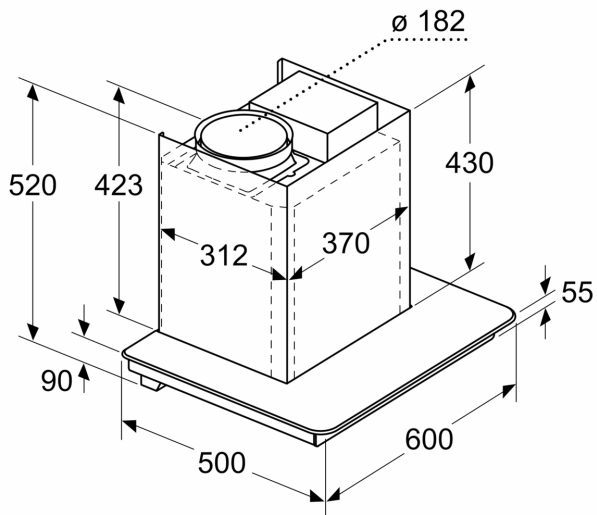

- For fast and effective extraction, the intensive speed setting removes strong kitchen odours quickly and effectively.

Typology:	Wall-mounted
Length electrical supply cord:	180.0 cm
Height of product, without chimney:	520 mm
Net weight:	20.0 kg
Number of speed settings:	3-stages + intensive setting
Max. air extraction:	730 m ³ /h
Number of lights:	2
Noise level:	65 dB(A) re 1pW
Diameter of air outlet:	180 mm
Odour filter:	No
Operating Mode:	Air extraction only
Optional accessories:	DWZ3OX6N1
Total power of the lamps:	3 W
Voltage:	230 V
Frequency:	50 Hz
Plug type:	India plug (6 Ampere)
Installation typology:	Wall-mounted
Material body:	zinc plated
Plug type:	India plug (6 Ampere)
Dimensions of the product, with chimney (if exists) (in):	x x
Dimensions of the packed product:	23.62 x 22.63 x 25.98
Net weight:	44.000 lbs
Gross weight:	55.000 lbs
Motor location:	Integrated motor in hood chimney
No-return airflow flap:	Yes
Length electrical supply cord:	180.0 cm
Dimensions of the product, with chimney (if exists):	520 x 600.0 x 500.0 mm
Dimensions of the packed product (HxWxD):	600 x 575 x 660 mm
Net weight:	20.0 kg
Gross weight:	24.8 kg
Delay Shut off modes:	10 min

Dimensions:

- 60 cm flat black Glass common design hood
- Diameter pipe Ø 180 mm (Ø 180 mm enclosed)

**Series 4, wall-mounted cooker hood,
60 cm, Flat black
DWGA68G60I**

Measurements in mm

Measurements in mm

A: From upper edge of pan support

Measurements in mm

A: Exhaust-air outlet
B: Socket
C: From upper edge of pan support