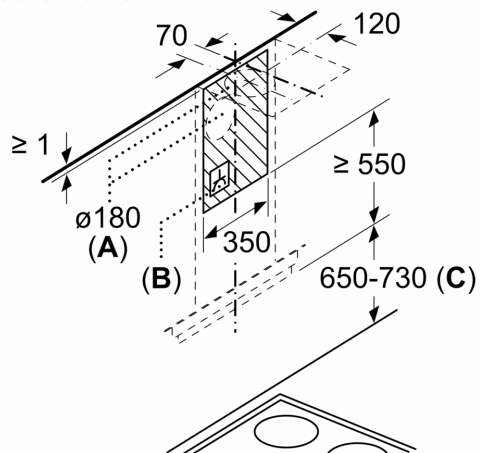

Dimensions:

- 60 cm flat black Glass common design hood
- Diameter pipe Ø 180 mm (Ø 180 mm enclosed)

**Series 4, wall-mounted cooker hood,
60 cm, Flat black
DWGA68G60I**

Measurements in mm

Measurements in mm

A: From upper edge of pan support

Measurements in mm

A: Exhaust-air outlet
B: Socket
C: From upper edge of pan support