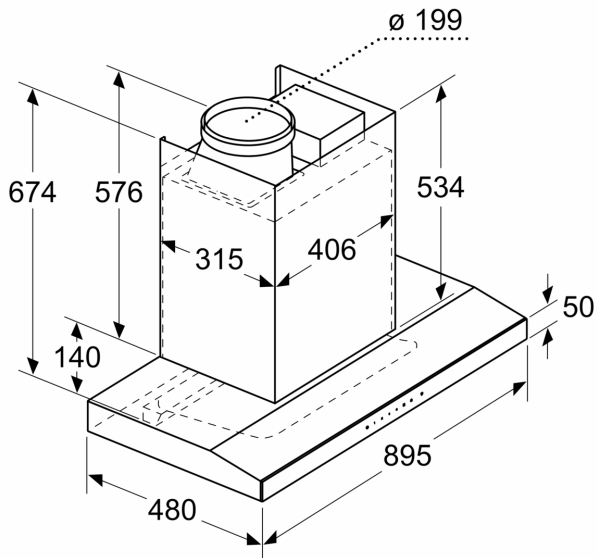

**Comfort**

- Noise min./max. Normal Level: 57/67 dB
- Light Intensity: 65 lux
- Colour Temperature: 8000 K

**Dimensions:**

- 90 cm flat black Glass common design hood
- Diameter pipe Ø 180 mm (Ø 180 mm enclosed)

**Series 4, wall-mounted cooker hood,  
90 cm, Flat black  
DWEA98H60I**

Measurements in mm

Measurements in mm

A: From upper edge of pan support

Measurements in mm

A: Exhaust-air outlet  
B: Socket  
C: From upper edge of pan support