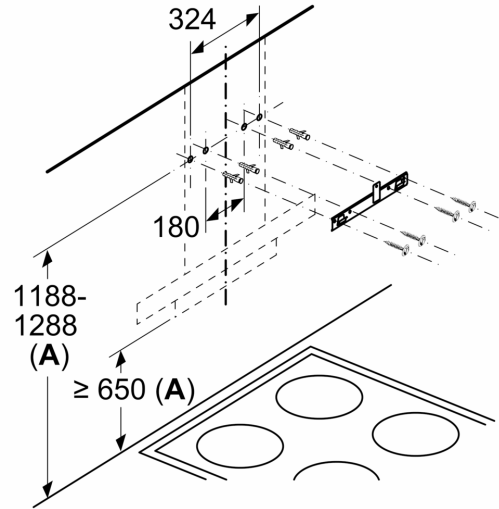

**Comfort**

- Noise min./max. Normal Level: 57/67 dB
- Light Intensity: 65 lux
- Colour Temperature: 8000 K

**Dimensions:**

- 90 cm flat black Glass common design hood
- Diameter pipe Ø 180 mm (Ø 180 mm enclosed)

**Series 4, wall-mounted cooker hood,  
90 cm, Flat black  
DWEA98H60I**

Measurements in mm

Measurements in mm

A: From upper edge of pan support

Measurements in mm

A: Exhaust-air outlet  
B: Socket  
C: From upper edge of pan support