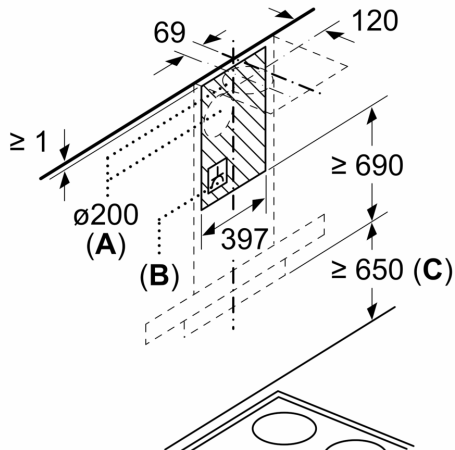

**Comfort**

- Noise min./max. Normal Level: 57/67 dB
- Light Intensity: 65 lux
- Colour Temperature: 8000 K

**Dimensions:**

- 90 cm flat black Glass common design hood
- Diameter pipe Ø 180 mm (Ø 180 mm enclosed)

**Series 4, wall-mounted cooker hood,  
90 cm, Flat black  
DWEA98H60I**

Measurements in mm

Measurements in mm

A: From upper edge of pan support

Measurements in mm

A: Exhaust-air outlet  
B: Socket  
C: From upper edge of pan support