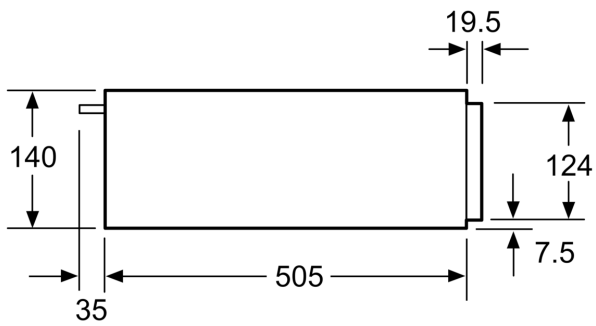

**Series 6, Built-in warming drawer, 60
x 14 cm, Black
BIC510NB0**