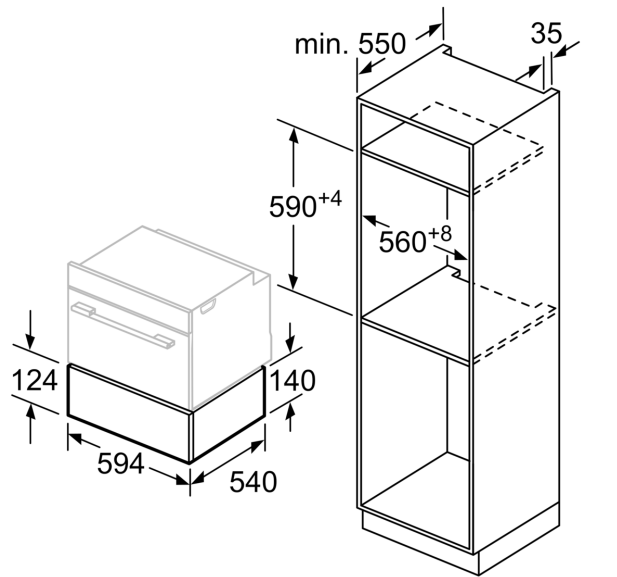

Built-in / Free-standing: Built-in
 Maximum number of plates: 14
 Maximum number of espresso cups: 64
 Dimensions: 140x594x540 mm
 Dimensions of the packed product (HxWxD): 210 x 660 x 660 mm
 Min. required niche size for installation (HxWxD): 140 x 560 x 550 mm
 Time control: No
 Fuse protection: 6 A
 Voltage: 220-240 V
 Frequency: 60; 50 Hz
 Plug type: GARDY plug w/ earthing
 Required cutout/niche size for installation (in): x
 Dimensions of the packed product: 8.26 x 25.98 x 25.98
 Net weight: 31.000 lbs
 Gross weight: 36.000 lbs
 Length electrical supply cord: 150.0 cm
 Min. required niche size for installation (HxWxD): 140 x 560 x 550 mm
 Dimensions: 140x594x540 mm
 Dimensions of the packed product (HxWxD): 210 x 660 x 660 mm
 Net weight: 14.3 kg
 Gross weight: 16.3 kg
 Included accessories: 1 x Anti-slip mat

Design

Comfort

- Cavity volume: 23 l
- Loading up to 15 kg
- Can accommodate up to:
 - 14 plates or
 - 64 espresso cups
 - 1 x Anti-slip mat

Technical Information

- Appliance dimension (hxwx): 140 mm x 594 mm x 540 mm
- Cutout Dimensions (H x W x D): 14 cm x 56.8 cm x 55 cm
- Length of mains cable: 150 cm
- Total connected load electric: 0.4 KW
- Nominal voltage: 220 - 240 V
- Please reference the built-in dimensions provided in the installation drawing

**Series 6, Built-in warming drawer, 60
x 14 cm, Black
BIC510NB0**

Compact ovens with an appliance height of 455 mm can be installed above a warming drawer. An intermediate floor is not required.

measurements in mm

measurements in mm