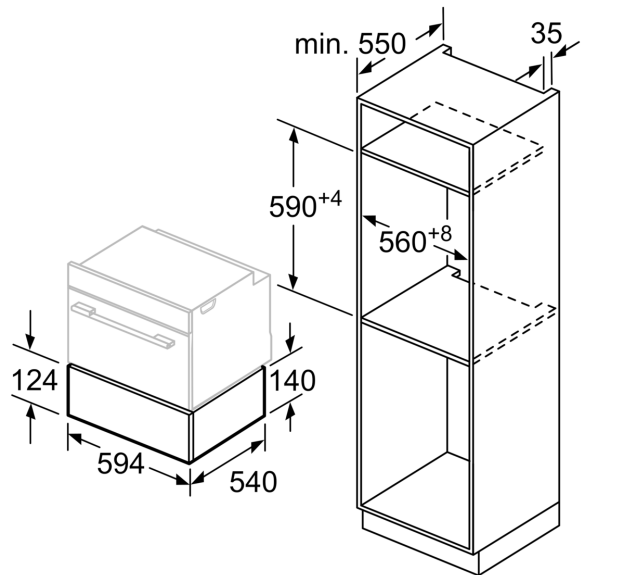

Built-in / Free-standing: Built-in
 Maximum number of plates: 14
 Maximum number of espresso cups: 64
 Dimensions: 140x594x540 mm
 Dimensions of the packed product (HxWxD): 210 x 660 x 660 mm
 Min. required niche size for installation (HxWxD): 140 x 560 x 550 mm
 Time control: No
 Fuse protection: 6 A
 Voltage: 220-240 V
 Frequency: 60; 50 Hz
 Plug type: GARDY plug w/ earthing
 Required cutout/niche size for installation (in): x
 Dimensions of the packed product: 8.26 x 25.98 x 25.98
 Net weight: 31.000 lbs
 Gross weight: 36.000 lbs
 Length electrical supply cord: 150.0 cm
 Min. required niche size for installation (HxWxD): 140 x 560 x 550 mm
 Dimensions: 140x594x540 mm
 Dimensions of the packed product (HxWxD): 210 x 660 x 660 mm
 Net weight: 14.3 kg
 Gross weight: 16.3 kg
 Included accessories: 1 x Anti-slip mat

**Series 6, Built-in warming drawer, 60
x 14 cm, Black
BIC510NB0**

**The multifunctional warming drawer for
the 14 cm niche: for pre-heating plates
and keeping food warm.**

-
- 4 Functions: keeping drinks and food warm, pre-warming of tableware, yeast dough proofing, thawing of delicate foods

Design

Comfort

- Cavity volume: 23 l
- Loading up to 15 kg
- Can accommodate up to:
 - 14 plates or
 - 64 espresso cups
 - 1 x Anti-slip mat

Technical Information

- Appliance dimension (hxwx d): 140 mm x 594 mm x 540 mm
- Cutout Dimensions (H x W x D): 14 cm x 56.8 cm x 55 cm
- Length of mains cable: 150 cm
- Total connected load electric: 0.4 KW
- Nominal voltage: 220 - 240 V
- Please reference the built-in dimensions provided in the installation drawing

**Series 6, Built-in warming drawer, 60
x 14 cm, Black
BIC510NB0**

Compact ovens with an appliance height of 455 mm can be installed above a warming drawer. An intermediate floor is not required.

measurements in mm