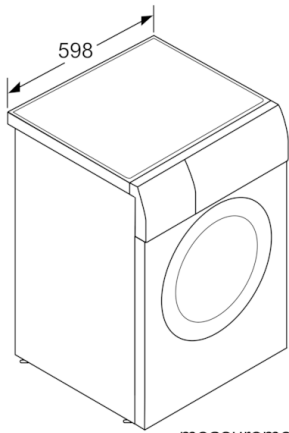

Technical Data

Built-in / Free-standing :	Free-standing
Removable top :	No
Door hinge :	Left
Length electrical supply cord (cm) :	210
Height of removable worktop (mm) :	850
Dimensions of the product (mm) :	850 x 600 x 590
Net weight (kg) :	82.931
Drum volume (l) :	56
EAN code :	4242005064236
Connection Rating (W) :	2200
Current (A) :	10
Voltage (V) :	220-240
Frequency (Hz) :	50
Approval certificates :	CE, VDE
Energy consumption (wash and dry of full wash load) (kWh) :	4.76
Energy consumption (wash only) (kWh) :	0.73
Water consumption (wash and dry full wash load) (l) :	103

Technical Information

- Slide-under installation
- Large silver-black grey door with 180° opening and 32cm porthole opening

** Values are rounded.

Serie | 6, washer dryer, 7/4 kg, 1500 rpm
WVG3047SGB

measurements in mm

measurements in mm