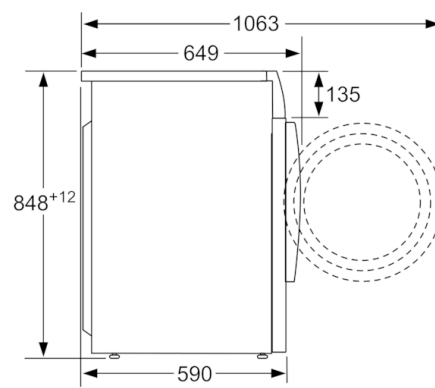

Technical Data

Built-in / Free-standing :	Free-standing
Removable top :	No
Door hinge :	Left
Length electrical supply cord (cm) :	210
Height of removable worktop (mm) :	850
Dimensions of the product (mm) :	850 x 600 x 590
Net weight (kg) :	82.931
Drum volume (l) :	56
EAN code :	4242005064236
Connection Rating (W) :	2200
Current (A) :	10
Voltage (V) :	220-240
Frequency (Hz) :	50
Approval certificates :	CE, VDE
Energy consumption (wash and dry of full wash load) (kWh) :	4.76
Energy consumption (wash only) (kWh) :	0.73
Water consumption (wash and dry full wash load) (l) :	103

Technical Information

- Slide-under installation
- Large silver-black grey door with 180° opening and 32cm porthole opening

** Values are rounded.

Serie | 6, washer dryer, 7/4 kg, 1500 rpm
WVG3047SGB

measurements in mm

measurements in mm