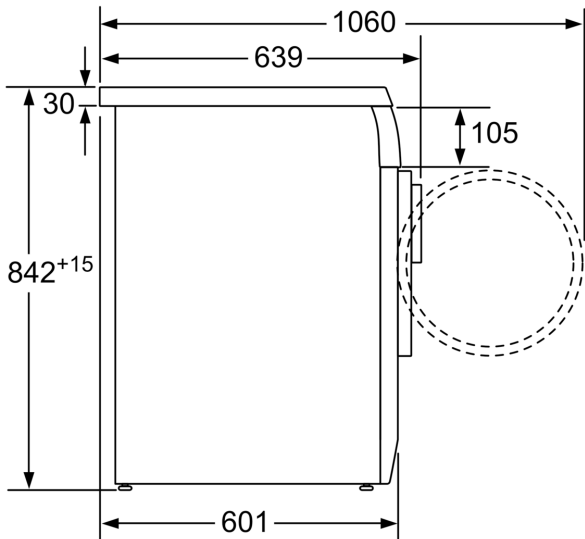

Technical Data

Built-in / Free-standing:	Free-standing
Removable top:	Yes
Door hinge:	Right
Length electrical supply cord:	145.0 cm
Height of removable worktop:	23 mm
Dimensions:	842 x 598 x 639 mm
Net weight:	45.0 kg
EAN code:	4242002652610
Connection rating:	2600 W
Fuse protection:	13 A
Voltage:	220-240 V
Frequency:	50 Hz
Loading capacity:	8.0 kg

Technical Information

- Dimensions (H x W x D): 84.2 x 59.8 x 63.9 cm
- Can be built-under
- Round solid door, Silver

**Series 4, condenser tumble dryer, 8
kg
WTE843S1GB**

measurements in mm

measurements in mm