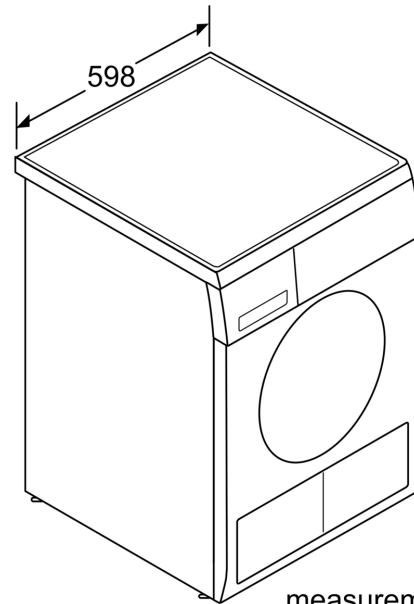

Technical Data

Built-in / Free-standing:	Free-standing
Removable top:	Yes
Door hinge:	Right
Length electrical supply cord:	145.0 cm
Height of removable worktop:	23 mm
Dimensions:	842 x 598 x 639 mm
Net weight:	45.0 kg
EAN code:	4242002652610
Connection rating:	2600 W
Fuse protection:	13 A
Voltage:	220-240 V
Frequency:	50 Hz
Loading capacity:	8.0 kg

Technical Information

- Dimensions (H x W x D): 84.2 x 59.8 x 63.9 cm
- Can be built-under
- Round solid door, Silver

**Series 4, condenser tumble dryer, 8
kg
WTE843S1GB**

measurements in mm

measurements in mm