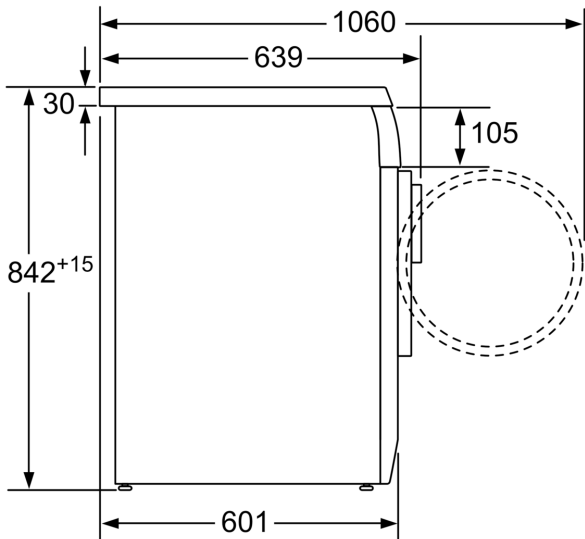

Technical Data

Built-in / Free-standing:	Free-standing
Removable top:	Yes
Door hinge:	Right
Length electrical supply cord:	145.0 cm
Height of removable worktop:	23 mm
Dimensions:	842 x 598 x 639 mm
Net weight:	45.0 kg
EAN code:	4242002720616
Connection rating:	2600 W
Fuse protection:	13 A
Voltage:	220-240 V
Frequency:	50 Hz
Loading capacity:	8.0 kg

Technical Information

- Can be built-under
- Round solid door,, white

**Series 4, Condenser tumble dryer, 8
kg
WTE84305GB**

measurements in mm

measurements in mm