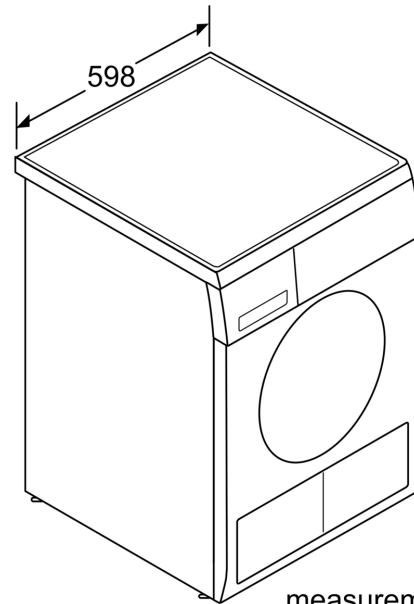

Technical Data

Built-in / Free-standing:	Free-standing
Removable top:	Yes
Door hinge:	Right
Length electrical supply cord:	145.0 cm
Height of removable worktop:	23 mm
Dimensions:	842 x 598 x 639 mm
Net weight:	45.0 kg
EAN code:	4242002720616
Connection rating:	2600 W
Fuse protection:	13 A
Voltage:	220-240 V
Frequency:	50 Hz
Loading capacity:	8.0 kg

Technical Information

- Can be built-under
- Round solid door,, white

**Series 4, Condenser tumble dryer, 8
kg
WTE84305GB**

measurements in mm

measurements in mm