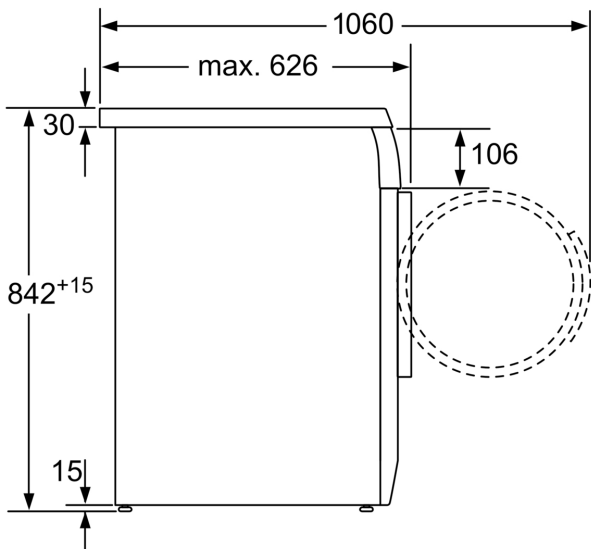

**Technical Data**

Built-in / Free-standing: ..... Free-standing  
 Removable top: ..... Yes  
 Door hinge: ..... Right  
 Length electrical supply cord: ..... 145.0 cm  
 Dimensions: ..... 842x598x626 mm  
 Net weight: ..... 38.0 kg  
 EAN code: ..... 4242002573915  
 Connection rating: ..... 2600 W  
 Fuse protection: ..... 13 A  
 Voltage: ..... 220-240 V  
 Frequency: ..... 50 Hz

#### **Technical Information**

- Dimensions (H x W x D): 84.2 x 59.8 x Appliance depth: 63.9 cm
- Can be built-under

**Series 4, condenser tumble dryer, 7 kg, White**  
**WTE84105GB**

measurements in mm

measurements in mm

measurements in mm

Measurements in mm