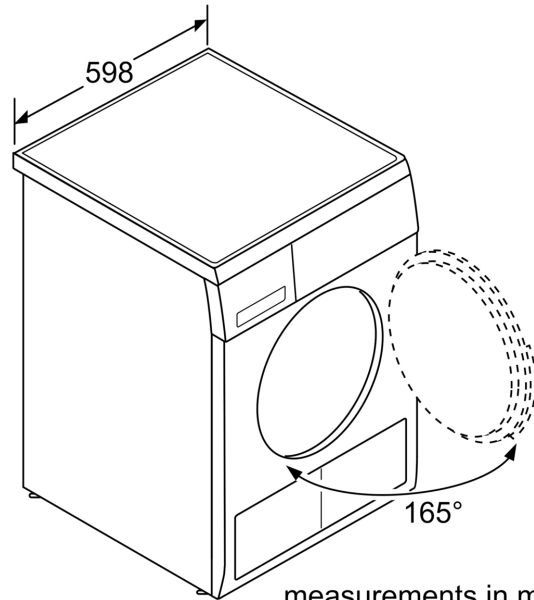

**Technical Data**

Built-in / Free-standing: ..... Free-standing  
 Removable top: ..... Yes  
 Door hinge: ..... Right  
 Length electrical supply cord: ..... 145.0 cm  
 Dimensions: ..... 842x598x626 mm  
 Net weight: ..... 38.0 kg  
 EAN code: ..... 4242002573915  
 Connection rating: ..... 2600 W  
 Fuse protection: ..... 13 A  
 Voltage: ..... 220-240 V  
 Frequency: ..... 50 Hz

#### **Technical Information**

- Dimensions (H x W x D): 84.2 x 59.8 x Appliance depth: 63.9 cm
- Can be built-under

**Series 4, condenser tumble dryer, 7 kg, White**  
**WTE84105GB**

measurements in mm

measurements in mm