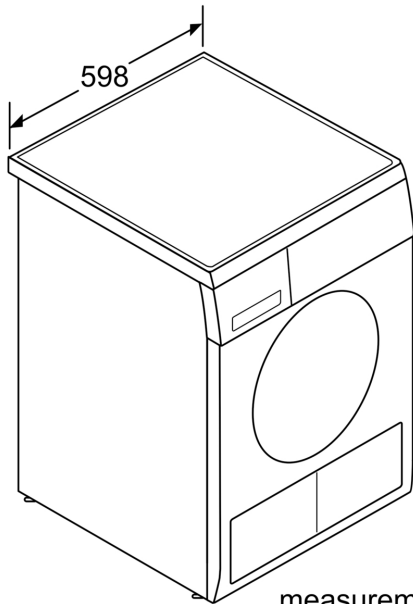

**Technical Data**

Built-in / Free-standing: ..... Free-standing  
 Removable top: ..... Yes  
 Door hinge: ..... Right  
 Length electrical supply cord: ..... 145.0 cm  
 Dimensions: ..... 842x598x626 mm  
 Net weight: ..... 38.0 kg  
 EAN code: ..... 4242002573915  
 Connection rating: ..... 2600 W  
 Fuse protection: ..... 13 A  
 Voltage: ..... 220-240 V  
 Frequency: ..... 50 Hz

#### **Technical Information**

- Dimensions (H x W x D): 84.2 x 59.8 x Appliance depth: 63.9 cm
- Can be built-under

**Series 4, condenser tumble dryer, 7 kg, White**  
**WTE84105GB**

measurements in mm

measurements in mm