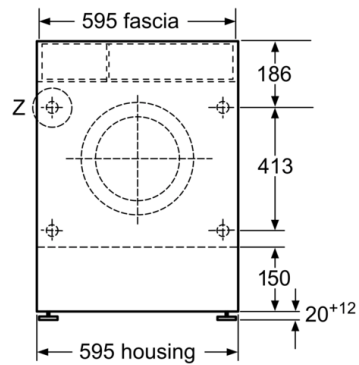

Technical Data

Built-in / Free-standing :	Free-standing
Removable top :	No
Door hinge :	Left
Length electrical supply cord (cm) :	220
Height of removable worktop (mm) :	820
Net weight (kg) :	82.360
Drum volume (l) :	52
EAN code :	4242002877464
Connection Rating (W) :	2300
Current (A) :	13
Voltage (V) :	220-240
Frequency (Hz) :	50
Approval certificates :	CE, VDE
Energy consumption (wash and dry of full wash load) (kWh) :	5.40
Energy consumption (wash only) (kWh) :	1.35
Water consumption (wash and dry full wash load) (l) :	90

Technical Information

- Dimensions (H x W x D): 82 x 59.5 x Appliance depth: 56 cm
 - White door with 180° opening door and 30 cm porthole opening
 - Left hinged door
 - adjustable base height: 16.5 cm
 - adjustable base depth: 6.5 cm
 - Height adjustment with cardanDrive
- ** Values are rounded.*

**Serie | 6, washer dryer, 7/4 kg, 1400 rpm
WKD28541GB**

Measurements in mm

Z detail

Measurements in mm