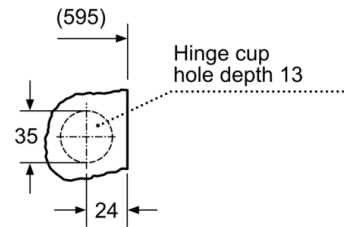

Technical Information

- Dimensions (H x W x D): 82 x 59.5 x Appliance depth: 56 cm
 - White door with 180° opening door and 30 cm porthole opening
 - Left hinged door
 - adjustable base height: 16.5 cm
 - adjustable base depth: 6.5 cm
 - Height adjustment with cardanDrive
- ** Values are rounded.*

**Serie | 6, washer dryer, 7/4 kg, 1400 rpm
WKD28541GB**

Measurements in mm

Z detail

Measurements in mm