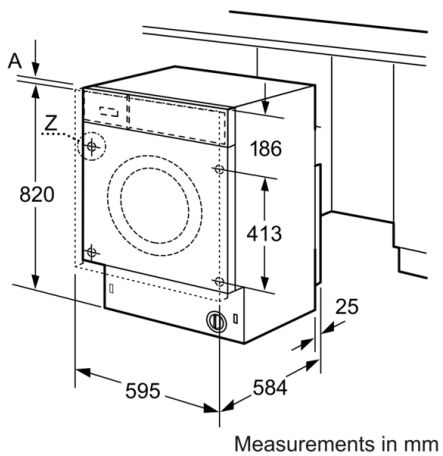

Technical Data

Built-in / Free-standing :	Free-standing
Removable top :	No
Door hinge :	Left
Length electrical supply cord (cm) :	220
Height of removable worktop (mm) :	820
Net weight (kg) :	82.360
Drum volume (l) :	52
EAN code :	4242002877464
Connection Rating (W) :	2300
Current (A) :	13
Voltage (V) :	220-240
Frequency (Hz) :	50
Approval certificates :	CE, VDE
Energy consumption (wash and dry of full wash load) (kWh) :	5.40
Energy consumption (wash only) (kWh) :	1.35
Water consumption (wash and dry full wash load) (l) :	90

Technical Information

- Dimensions (H x W x D): 82 x 59.5 x Appliance depth: 56 cm
 - White door with 180° opening door and 30 cm porthole opening
 - Left hinged door
 - adjustable base height: 16.5 cm
 - adjustable base depth: 6.5 cm
 - Height adjustment with cardanDrive
- ** Values are rounded.*

**Serie | 6, washer dryer, 7/4 kg, 1400 rpm
WKD28541GB**

Measurements in mm

Z detail

Measurements in mm