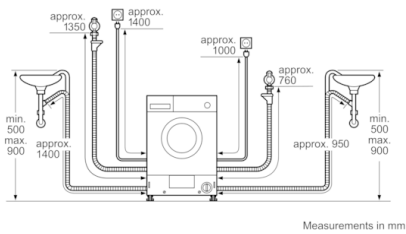

Technical Data

Built-in / Free-standing :	Free-standing
Removable top :	No
Door hinge :	Left
Length electrical supply cord (cm) :	220
Height of removable worktop (mm) :	820
Net weight (kg) :	82.360
Drum volume (l) :	52
EAN code :	4242002877464
Connection Rating (W) :	2300
Current (A) :	13
Voltage (V) :	220-240
Frequency (Hz) :	50
Approval certificates :	CE, VDE
Energy consumption (wash and dry of full wash load) (kWh) :	5.40
Energy consumption (wash only) (kWh) :	1.35
Water consumption (wash and dry full wash load) (l) :	90

Key features

- AquaSpa wash system
- Electronic Humidity Control,, Timed drying programmes

Additional features

- Large display for programme progress indication, temperature, spin speed, time remaining and 24 hours time delay, and indication of drying level
- Sensor electronics with safeguard monitoring system that adjusts load and distribution and programme settings to protect clothes
- Aquasecure
- Foam detection system
- Buzzer to indicate the end of cycle
- Child lock
- Metal door catch
- Reload facility

Technical Information

- Dimensions (H x W x D): 82 x 59.5 x Appliance depth: 56 cm
 - White door with 180° opening door and 30 cm porthole opening
 - Left hinged door
 - adjustable base height: 16.5 cm
 - adjustable base depth: 6.5 cm
 - Height adjustment with cardanDrive
- ** Values are rounded.*

**Serie | 6, washer dryer, 7/4 kg, 1400 rpm
WKD28541GB**

Measurements in mm

Z detail

Measurements in mm