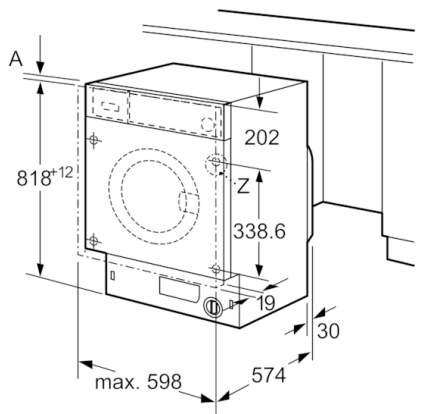

Technical Data

Built-in / Free-standing :	Built-in
Height of removable worktop (mm) :	820
Dimensions of the product (mm) :	818 x 596 x 544
Height for building under :	820.00
Net weight (kg) :	72.674
Connection Rating (W) :	2300
Current (A) :	10
Voltage (V) :	220-240
Frequency (Hz) :	50
Approval certificates :	CE, VDE
Length electrical supply cord (cm) :	210
Washing performance class :	A
Door hinge :	Left
Wheels :	No
EAN code :	4242002958637
Capacity cotton (kg) - NEW (2010/30/EC) :	8.0
Energy consumption annual (kWh/annum) - NEW (2010/30/EC) :	137.00
Power consumption in off-mode (W) - NEW (2010/30/EC) :	0.12
Power consumption in left-on mode (W) - NEW (2010/30/EC) :	0.50
Water consumption annual (l/annum) - NEW (2010/30/EC) :	9900
Spin drying performance class :	B
Maximum spin speed (rpm) - NEW (2010/30/EC) :	1355
Average washing time cotton 40C (partial load) - NEW (2010/30/EC) :	255
Average washing time cotton 60C (full load) (min) - NEW (2010/30/EC) :	270
Average washing time cotton 60C (partial load) - NEW (2010/30/EC) :	270
Noise level washing (dB(A) re 1 pW) :	41
Noise level spinning (dB(A) re 1 pW) :	67
Installation typology :	Full-integrated

Technical Information

- Continuous automatic load adjustment system
- Dimensions (H x W x D): 81.8 x 59.6 x Appliance depth: 57.4 cm
- adjustable base height: 15 cm
- adjustable base depth: 6.5 cm
- Height adjustment with cardanDrive

measurements in mm

Z detail

measurements in mm

measurements in mm