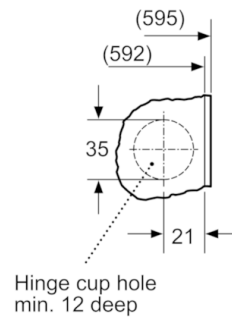

Technical Data

Built-in / Free-standing :	Built-in
Height of removable worktop (mm) :	820
Dimensions of the product (mm) :	818 x 596 x 544
Height for building under :	820.00
Net weight (kg) :	72.674
Connection Rating (W) :	2300
Current (A) :	10
Voltage (V) :	220-240
Frequency (Hz) :	50
Approval certificates :	CE, VDE
Length electrical supply cord (cm) :	210
Washing performance class :	A
Door hinge :	Left
Wheels :	No
EAN code :	4242002958637
Capacity cotton (kg) - NEW (2010/30/EC) :	8.0
Energy consumption annual (kWh/annum) - NEW (2010/30/EC) :	137.00
Power consumption in off-mode (W) - NEW (2010/30/EC) :	0.12
Power consumption in left-on mode (W) - NEW (2010/30/EC) :	0.50
Water consumption annual (l/annum) - NEW (2010/30/EC) :	9900
Spin drying performance class :	B
Maximum spin speed (rpm) - NEW (2010/30/EC) :	1355
Average washing time cotton 40C (partial load) - NEW (2010/30/EC) :	255
Average washing time cotton 60C (full load) (min) - NEW (2010/30/EC) :	270
Average washing time cotton 60C (partial load) - NEW (2010/30/EC) :	270
Noise level washing (dB(A) re 1 pW) :	41
Noise level spinning (dB(A) re 1 pW) :	67
Installation typology :	Full-integrated

Technical Information

- Continuous automatic load adjustment system
- Dimensions (H x W x D): 81.8 x 59.6 x Appliance depth: 57.4 cm
- adjustable base height: 15 cm
- adjustable base depth: 6.5 cm
- Height adjustment with cardanDrive

measurements in mm

Z detail

measurements in mm

measurements in mm