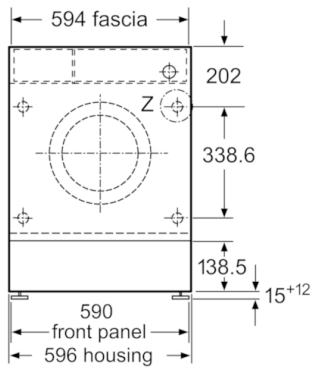

Technical Data

Built-in / Free-standing :	Built-in
Height of removable worktop (mm) :	820
Dimensions of the product (mm) :	818 x 596 x 544
Height for building under :	820.00
Net weight (kg) :	72.674
Connection Rating (W) :	2300
Current (A) :	10
Voltage (V) :	220-240
Frequency (Hz) :	50
Approval certificates :	CE, VDE
Length electrical supply cord (cm) :	210
Washing performance class :	A
Door hinge :	Left
Wheels :	No
EAN code :	4242002958637
Capacity cotton (kg) - NEW (2010/30/EC) :	8.0
Energy consumption annual (kWh/annum) - NEW (2010/30/EC) :	137.00
Power consumption in off-mode (W) - NEW (2010/30/EC) :	0.12
Power consumption in left-on mode (W) - NEW (2010/30/EC) :	0.50
Water consumption annual (l/annum) - NEW (2010/30/EC) :	9900
Spin drying performance class :	B
Maximum spin speed (rpm) - NEW (2010/30/EC) :	1355
Average washing time cotton 40C (partial load) - NEW (2010/30/EC) :	255
Average washing time cotton 60C (full load) (min) - NEW (2010/30/EC) :	270
Average washing time cotton 60C (partial load) - NEW (2010/30/EC) :	270
Noise level washing (dB(A) re 1 pW) :	41
Noise level spinning (dB(A) re 1 pW) :	67
Installation typology :	Full-integrated

Technical Information

- Continuous automatic load adjustment system
- Dimensions (H x W x D): 81.8 x 59.6 x Appliance depth: 57.4 cm
- adjustable base height: 15 cm
- adjustable base depth: 6.5 cm
- Height adjustment with cardanDrive

measurements in mm

Z detail

measurements in mm

measurements in mm