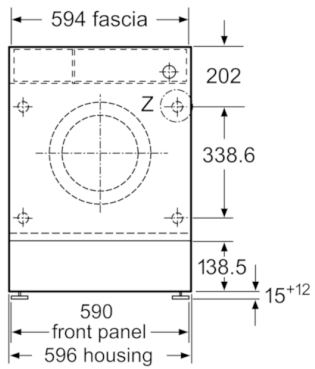

Technical Data

Built-in / Free-standing :	Built-in
Height of removable worktop (mm) :	820
Dimensions of the product (mm) :	818 x 596 x 544
Height for building under :	820.00
Net weight (kg) :	72.274
Connection Rating (W) :	2300
Current (A) :	10
Voltage (V) :	220-240
Frequency (Hz) :	50
Approval certificates :	CE, VDE
Length electrical supply cord (cm) :	210
Washing performance class :	A
Door hinge :	Left
Wheels :	No
EAN code :	4242002958644
Capacity cotton (kg) - NEW (2010/30/EC) :	8.0
Energy consumption annual (kWh/annum) - NEW (2010/30/EC) :	157.00
Power consumption in off-mode (W) - NEW (2010/30/EC) :	0.12
Power consumption in left-on mode (W) - NEW (2010/30/EC) :	0.50
Water consumption annual (l/annum) - NEW (2010/30/EC) :	9900
Spin drying performance class :	B
Maximum spin speed (rpm) - NEW (2010/30/EC) :	1355
Average washing time cotton 40C (partial load) - NEW (2010/30/EC) :	255
Average washing time cotton 60C (full load) (min) - NEW (2010/30/EC) :	270
Average washing time cotton 60C (partial load) - NEW (2010/30/EC) :	270
Noise level washing (dB(A) re 1 pW) :	41
Noise level spinning (dB(A) re 1 pW) :	67
Installation typology :	Full-integrated

Technical Information

- Continuous automatic load adjustment system
- Dimensions (H x W x D): 81.8 x 59.6 x Appliance depth: 57.4 cm
- Furniture door is reversible
- adjustable base height: 15 cm
- adjustable base depth: 6.5 cm
- Height adjustment with cardanDrive

measurements in mm

Z detail

measurements in mm

measurements in mm