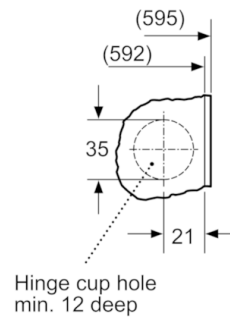

Technical Data

Built-in / Free-standing :	Built-in
Height of removable worktop (mm) :	820
Dimensions of the product (mm) :	818 x 596 x 544
Height for building under :	820.00
Net weight (kg) :	72.274
Connection Rating (W) :	2300
Current (A) :	10
Voltage (V) :	220-240
Frequency (Hz) :	50
Approval certificates :	CE, VDE
Length electrical supply cord (cm) :	210
Washing performance class :	A
Door hinge :	Left
Wheels :	No
EAN code :	4242002958644
Capacity cotton (kg) - NEW (2010/30/EC) :	8.0
Energy consumption annual (kWh/annum) - NEW (2010/30/EC) :	157.00
Power consumption in off-mode (W) - NEW (2010/30/EC) :	0.12
Power consumption in left-on mode (W) - NEW (2010/30/EC) :	0.50
Water consumption annual (l/annum) - NEW (2010/30/EC) :	9900
Spin drying performance class :	B
Maximum spin speed (rpm) - NEW (2010/30/EC) :	1355
Average washing time cotton 40C (partial load) - NEW (2010/30/EC) :	255
Average washing time cotton 60C (full load) (min) - NEW (2010/30/EC) :	270
Average washing time cotton 60C (partial load) - NEW (2010/30/EC) :	270
Noise level washing (dB(A) re 1 pW) :	41
Noise level spinning (dB(A) re 1 pW) :	67
Installation typology :	Full-integrated

Technical Information

- Continuous automatic load adjustment system
- Dimensions (H x W x D): 81.8 x 59.6 x Appliance depth: 57.4 cm
- Furniture door is reversible
- adjustable base height: 15 cm
- adjustable base depth: 6.5 cm
- Height adjustment with cardanDrive

measurements in mm

Z detail

measurements in mm

measurements in mm