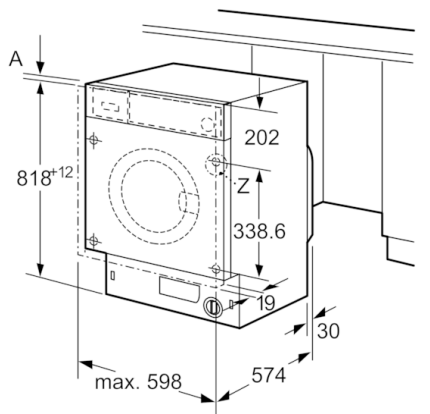

Technical Data

Built-in / Free-standing :	Built-in
Height of removable worktop (mm) :	820
Dimensions of the product (mm) :	818 x 596 x 544
Height for building under :	820.00
Net weight (kg) :	72.274
Connection Rating (W) :	2300
Current (A) :	10
Voltage (V) :	220-240
Frequency (Hz) :	50
Approval certificates :	CE, VDE
Length electrical supply cord (cm) :	210
Washing performance class :	A
Door hinge :	Left
Wheels :	No
EAN code :	4242002958644
Capacity cotton (kg) - NEW (2010/30/EC) :	8.0
Energy consumption annual (kWh/annum) - NEW (2010/30/EC) :	157.00
Power consumption in off-mode (W) - NEW (2010/30/EC) :	0.12
Power consumption in left-on mode (W) - NEW (2010/30/EC) :	0.50
Water consumption annual (l/annum) - NEW (2010/30/EC) :	9900
Spin drying performance class :	B
Maximum spin speed (rpm) - NEW (2010/30/EC) :	1355
Average washing time cotton 40C (partial load) - NEW (2010/30/EC) :	255
Average washing time cotton 60C (full load) (min) - NEW (2010/30/EC) :	270
Average washing time cotton 60C (partial load) - NEW (2010/30/EC) :	270
Noise level washing (dB(A) re 1 pW) :	41
Noise level spinning (dB(A) re 1 pW) :	67
Installation typology :	Full-integrated

Technical Information

- Continuous automatic load adjustment system
- Dimensions (H x W x D): 81.8 x 59.6 x Appliance depth: 57.4 cm
- Furniture door is reversible
- adjustable base height: 15 cm
- adjustable base depth: 6.5 cm
- Height adjustment with cardanDrive

measurements in mm

Z detail

measurements in mm

measurements in mm