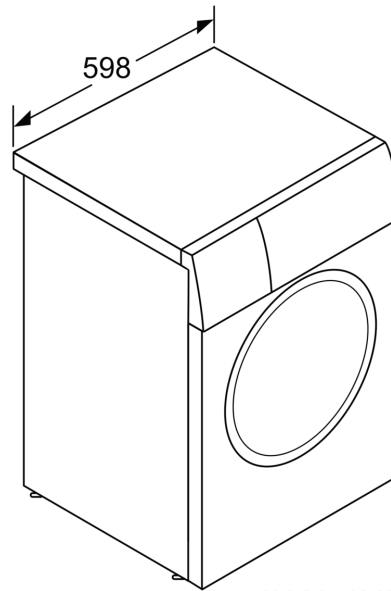

**Series 4, Washing machine, front
loader, 9 kg, 1400 rpm
WGG04409GB**

Measurements in mm

measurements in mm