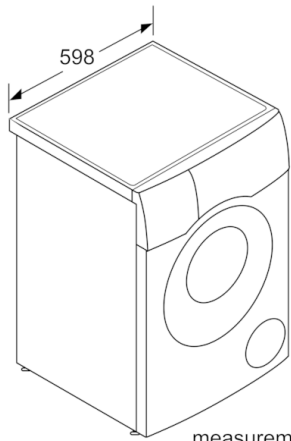

Technical Data

Built-in / Free-standing :	Free-standing
Removable top :	No
Door hinge :	Left
Length electrical supply cord (cm) :	210
Height of removable worktop (mm) :	850
Dimensions of the product (mm) :	848 x 598 x 616
Net weight (kg) :	84.659
Drum volume (l) :	70
EAN code :	4242005079834
Connection Rating (W) :	2050
Current (A) :	10
Voltage (V) :	220-240
Frequency (Hz) :	50
Approval certificates :	CE, VDE
Energy consumption (wash and dry of full wash load) (kWh) :	6.82
Energy consumption (wash only) (kWh) :	1.22
Water consumption (wash and dry full wash load) (l) :	125

Technical Information

- Dimensions (H x W): 84.8 cm x 59.8 cm
- Appliance depth incl. door: 65.4 cm
- Slide-under installation
- integrated 32 cm porthole, chrome, blackgrey with 130° opening door

** Values are rounded.

Serie | 6, washer dryer, 10/6 kg, 1400 rpm
WDU28568GB

measurements in mm

measurements in mm