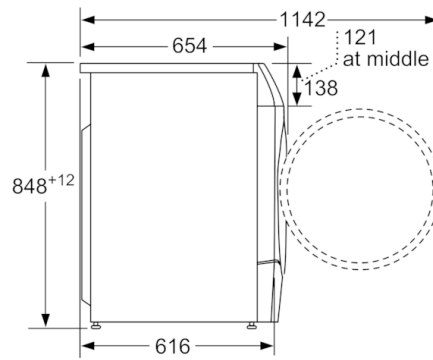

Technical Data

Built-in / Free-standing :	Free-standing
Removable top :	No
Door hinge :	Left
Length electrical supply cord (cm) :	210
Height of removable worktop (mm) :	850
Dimensions of the product (mm) :	848 x 598 x 616
Net weight (kg) :	84.659
Drum volume (l) :	70
EAN code :	4242005079834
Connection Rating (W) :	2050
Current (A) :	10
Voltage (V) :	220-240
Frequency (Hz) :	50
Approval certificates :	CE, VDE
Energy consumption (wash and dry of full wash load) (kWh) :	6.82
Energy consumption (wash only) (kWh) :	1.22
Water consumption (wash and dry full wash load) (l) :	125

Technical Information

- Dimensions (H x W): 84.8 cm x 59.8 cm
- Appliance depth incl. door: 65.4 cm
- Slide-under installation
- integrated 32 cm porthole, chrome, blackgrey with 130° opening door

** Values are rounded.

Serie | 6, washer dryer, 10/6 kg, 1400 rpm
WDU28568GB

measurements in mm

measurements in mm