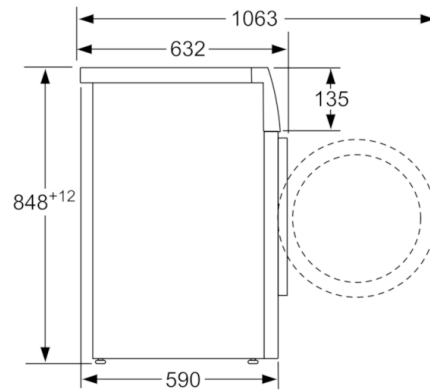

Technical Data

Built-in / Free-standing :	Free-standing
Height of removable worktop (mm) :	850
Dimensions of the product (mm) :	848 x 598 x 590
Net weight (kg) :	79.570
Connection Rating (W) :	2300
Current (A) :	10
Voltage (V) :	220-240
Frequency (Hz) :	50
Approval certificates :	CE, VDE
Length electrical supply cord (cm) :	160
Washing performance class :	A
Door hinge :	Left
Wheels :	No
EAN code :	4242002822457
Capacity cotton (kg) - NEW (2010/30/EC) :	9.0
Energy efficiency class (2010/30/EC) :	A+++
Energy consumption annual (kWh/annum) - NEW (2010/30/EC) :	152.00
Power consumption in off-mode (W) - NEW (2010/30/EC) :	0.12
Power consumption in left-on mode - NEW (2010/30/EC) :	0.43
Water consumption annual (l/annum) - NEW (2010/30/EC) :	11220
Spin drying performance class :	A
Maximum spin speed (rpm) - NEW (2010/30/EC) :	1556
Average washing time cotton 40C (partial load) - NEW (2010/30/EC) :	285
Average washing time cotton 60C (full load) (min) - NEW (2010/30/EC) :	285
Average washing time cotton 60C (partial load) - NEW (2010/30/EC) :	285
Duration of the left-on mode - NEW (2012/30/EC) (min) :	20
Noise level washing (dB(A) re 1 pW) :	47
Noise level spinning (dB(A) re 1 pW) :	73
Installation typology :	Freestanding

Technical Information

- Dimensions (H x W x D): 84.8 x 59.8 x 59 cm
- Slide-under installation
- Large chrome, white door with 171° opening and 32cm porthole opening

Serie | 8 Washing Machines**WAW32560GB****Automatic washing machine**

measurements in mm

measurements in mm