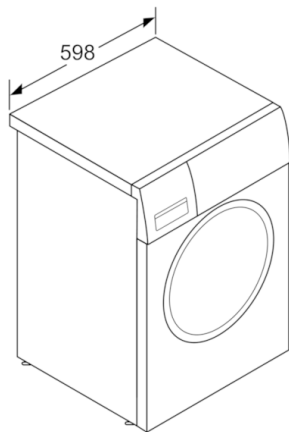

Technical Data

Built-in / Free-standing :	Free-standing
Height of removable worktop (mm) :	850
Dimensions of the product (mm) :	848 x 598 x 590
Net weight (kg) :	79.570
Connection Rating (W) :	2300
Current (A) :	10
Voltage (V) :	220-240
Frequency (Hz) :	50
Approval certificates :	CE, VDE
Length electrical supply cord (cm) :	160
Washing performance class :	A
Door hinge :	Left
Wheels :	No
EAN code :	4242002822457
Capacity cotton (kg) - NEW (2010/30/EC) :	9.0
Energy efficiency class (2010/30/EC) :	A+++
Energy consumption annual (kWh/annum) - NEW (2010/30/EC) :	152.00
Power consumption in off-mode (W) - NEW (2010/30/EC) :	0.12
Power consumption in left-on mode - NEW (2010/30/EC) :	0.43
Water consumption annual (l/annum) - NEW (2010/30/EC) :	11220
Spin drying performance class :	A
Maximum spin speed (rpm) - NEW (2010/30/EC) :	1556
Average washing time cotton 40C (partial load) - NEW (2010/30/EC) :	285
Average washing time cotton 60C (full load) (min) - NEW (2010/30/EC) :	285
Average washing time cotton 60C (partial load) - NEW (2010/30/EC) :	285
Duration of the left-on mode - NEW (2012/30/EC) (min) :	20
Noise level washing (dB(A) re 1 pW) :	47
Noise level spinning (dB(A) re 1 pW) :	73
Installation typology :	Freestanding

Technical Information

- Dimensions (H x W x D): 84.8 x 59.8 x 59 cm
- Slide-under installation
- Large chrome, white door with 171° opening and 32cm porthole opening

Serie | 8 Washing Machines**WAW32560GB****Automatic washing machine**