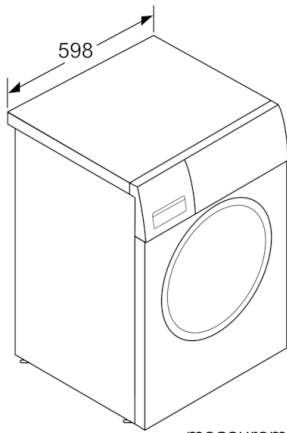

**Serie | 8, washing machine, front loader, 9
kg, 1400 rpm
WAW28750GB**

---

measurements in mm