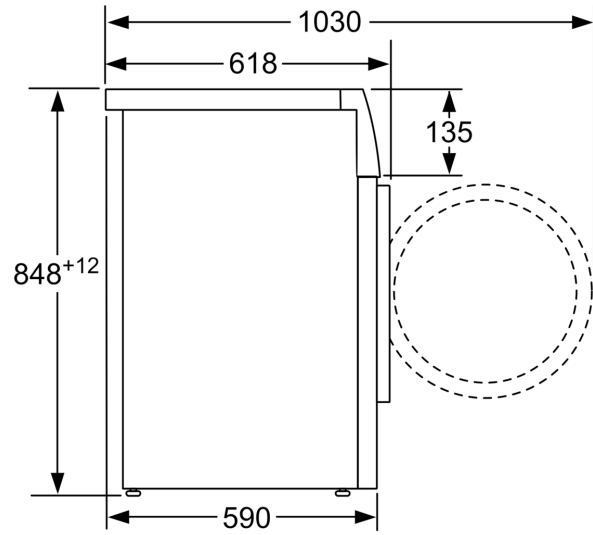

Technical Data

Energy Efficiency Class:	C
Weighted energy consumption in kWh per 100 washing cycles of eco 40-60 programme:	66 kWh
Maximum capacity in kg:	9.0 kg
The water consumption of the eco programme in liters per cycle:	44 l
Duration of eco 40-60 programme in hours and mins at rated capacity:	3:37 h
Spin-drying efficiency class of eco 40-60 programme:	B
Airborne acoustical noise emission class:	A
Airborne acoustical noise emissions :	72 dB(A) re 1 pW
Built-in / Free-standing:	Free-standing
Height of removable worktop:	0 mm
Dimensions of the product:	848 x 598 x 590 mm
Net weight:	68.5 kg
Connection rating:	2300 W
Fuse protection:	10 A
Voltage:	220-240 V
Frequency:	50 Hz
Length electrical supply cord:	210.0 cm
Door hinge:	Left
Wheels:	No
EAN code:	4242005240999
Installation typology:	Free-standing

Technical Information

- Slide-under installation
- Large white-black grey door with 171° opening and 32cm porthole opening
- Dimensions (H x W): 84.8 cm x 59.8 cm
- Appliance depth: 59.0 cm
- Appliance depth incl. door: 63.2 cm

- Appliance depth with open door: 106.3 cm

¹ Scale of Energy Efficiency Classes from A to G

² Energy consumption in kWh per 100 cycles (in programme Eco 40-60)

³ Weighted water consumption in litres per cycle (in programme Eco 40-60)

measurements in mm

measurements in mm