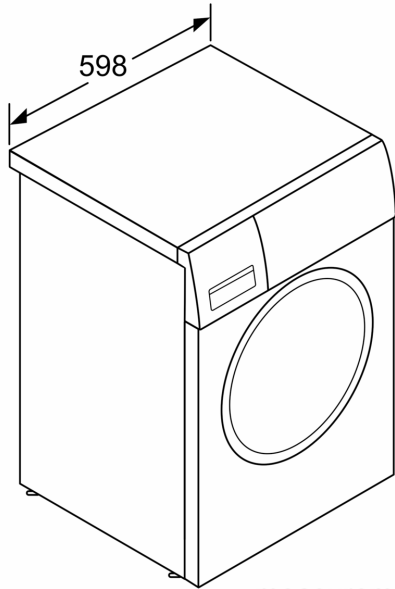

**Series 6, Washing machine, front
loader, 9 kg, 1400 rpm
WAU28T72GB**

---

measurements in mm