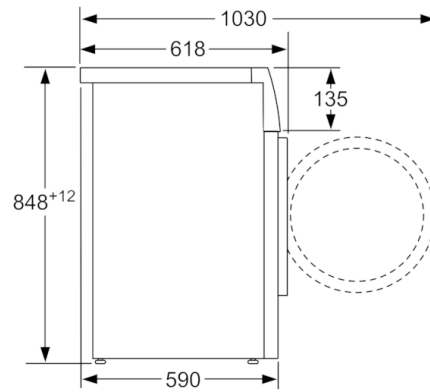

Technical Data

Built-in / Free-standing :	Free-standing
Height of removable worktop (mm) :	848
Dimensions of the product (mm) :	848 x 598 x 590
Height for building under :	848.00
Net weight (kg) :	70.489
Connection Rating (W) :	2300
Fuse protection (A) :	10
Voltage (V) :	220-240
Frequency (Hz) :	50
Approval certificates :	CE, VDE
Length electrical supply cord (cm) :	210
Washing performance class :	A
Door hinge :	Left
Wheels :	No
EAN code :	4242005039500
Capacity cotton (kg) - NEW (2010/30/EC) :	9.0
Energy consumption annual (kWh/annum) - NEW (2010/30/EC) :	152.00
Power consumption in off-mode (W) - NEW (2010/30/EC) :	0.12
Power consumption in left-on mode (W) - NEW (2010/30/EC) :	0.43
Water consumption annual (l/annum) - NEW (2010/30/EC) :	11220
Spin drying performance class :	B
Maximum spin speed (rpm) - NEW (2010/30/EC) :	1361
Average washing time cotton 40C (partial load) - NEW (2010/30/EC) :	285
Average washing time cotton 60C (full load) (min) - NEW (2010/30/EC) :	285
Average washing time cotton 60C (partial load) - NEW (2010/30/EC) :	285
Noise level washing (dB(A) re 1 pW) :	49
Noise level spinning (dB(A) re 1 pW) :	75
Installation typology :	Freestanding

Technical Information

- Dimensions (H x W x D): 84.8 x 59.8 x Appliance depth: 63.2 cm
- Slide-under installation
- Large white-black grey door with 171° opening and 32cm porthole opening

*** Values are rounded.*

**Serie | 6, washing machine, front loader, 9
kg, 1400 rpm
WAT28371GB**

measurements in mm

measurements in mm