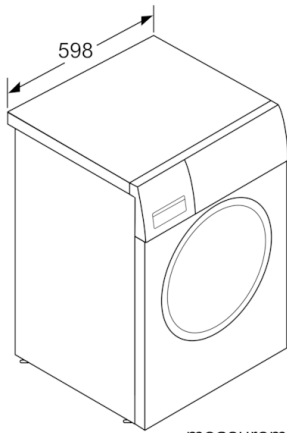

Technical Data

Built-in / Free-standing :	Free-standing
Height of removable worktop (mm) :	848
Dimensions of the product (mm) :	848 x 598 x 590
Height for building under :	848.00
Net weight (kg) :	70.489
Connection Rating (W) :	2300
Fuse protection (A) :	10
Voltage (V) :	220-240
Frequency (Hz) :	50
Approval certificates :	CE, VDE
Length electrical supply cord (cm) :	210
Washing performance class :	A
Door hinge :	Left
Wheels :	No
EAN code :	4242005039500
Capacity cotton (kg) - NEW (2010/30/EC) :	9.0
Energy consumption annual (kWh/annum) - NEW (2010/30/EC) :	152.00
Power consumption in off-mode (W) - NEW (2010/30/EC) :	0.12
Power consumption in left-on mode (W) - NEW (2010/30/EC) :	0.43
Water consumption annual (l/annum) - NEW (2010/30/EC) :	11220
Spin drying performance class :	B
Maximum spin speed (rpm) - NEW (2010/30/EC) :	1361
Average washing time cotton 40C (partial load) - NEW (2010/30/EC) :	285
Average washing time cotton 60C (full load) (min) - NEW (2010/30/EC) :	285
Average washing time cotton 60C (partial load) - NEW (2010/30/EC) :	285
Noise level washing (dB(A) re 1 pW) :	49
Noise level spinning (dB(A) re 1 pW) :	75
Installation typology :	Freestanding

Technical Information

- Dimensions (H x W x D): 84.8 x 59.8 x Appliance depth: 63.2 cm
- Slide-under installation
- Large white-black grey door with 171° opening and 32cm porthole opening

*** Values are rounded.*

**Serie | 6, washing machine, front loader, 9
kg, 1400 rpm
WAT28371GB**

measurements in mm

measurements in mm