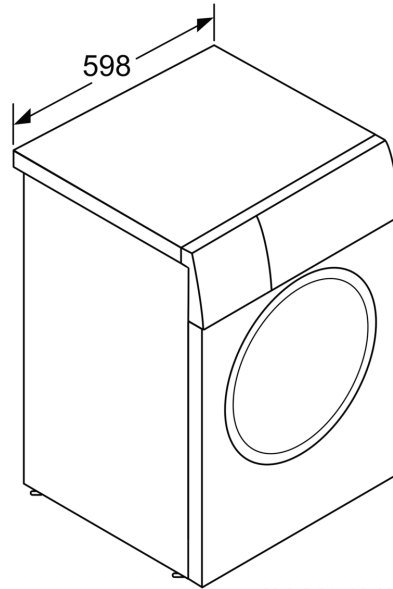

Energy Efficiency Class:C
Weighted energy consumption in kWh per 100 washing cycles of eco 40-60 programme: 62 kWh
Maximum capacity in kg: 8.0 kg
The water consumption of the eco programme in liters per cycle:	47 l
Duration of eco 40-60 programme in hours and mins at rated capacity: 3:26 h
Spin-drying efficiency class of eco 40-60 programme: B
Airborne acoustical noise emission class:B
Airborne acoustical noise emissions :75 dB(A) re 1pW
Built-in / Free-standing: Free-standing
Dimensions of the product:848x598x550 mm
Net weight:69.0 kg
Connection rating: 2300 W
Fuse protection:10 A
Voltage: 220-240 V
Frequency: 50 Hz
Length electrical supply cord: 210.0 cm
Door hinge: Left
Wheels:No
EAN code: 4242005347858
Installation typology: Free-standing

Technical Information

- Slide-under installation
- Dimensions (H x W): 84.8 cm x 59.8 cm

- Appliance depth: 55.0 cm
- Appliance depth incl. door: 60.0 cm
- Appliance depth with open door: 101.7 cm

¹ Scale of Energy Efficiency Classes from A to G

² Energy consumption in kWh per 100 cycles (in programme Eco 40-60)

³ Weighted water consumption in litres per cycle (in programme Eco 40-60)

⁴ Duration of Eco 40-60 programme

** Values are rounded.

**Series 4, Washing machine, front
loader, 8 kg, 1400 rpm
WAN28282GB**

measurements in mm

measurements in mm

measurements in mm