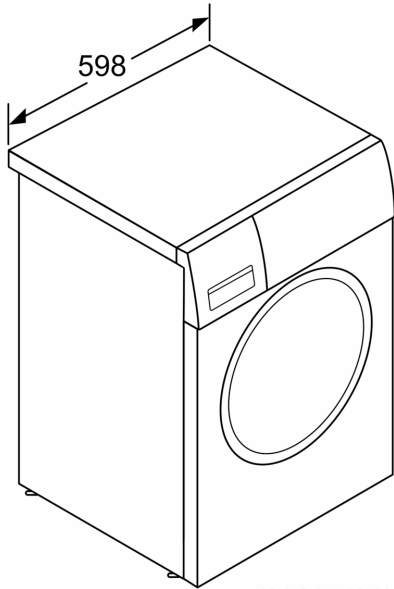

**Series 4, Washing machine, front
loader, 8 kg, 1400 rpm
WAN28282GB**

---

measurements in mm