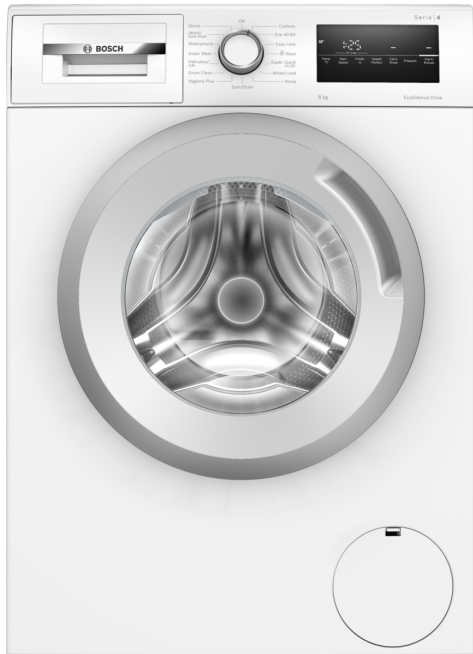

**Series 4, Washing machine, front loader, 8 kg, 1400 rpm
WAN28282GB**

Automatic washing machine with EcoSilence Drive™: quiet operation and durability that you can rely on.

- **ActiveWater Plus:** For highly efficient use of water even with smaller loads thanks to automatic load detection.
- **Speed Perfect:** get the perfect clean in up to 65% less time.
- **Reload function:** forgot an item? Add it easily to the wash.
- **EcoSilence Drive™:** quiet and energy-efficient drive, with a 10-year warranty.
- **Hygiene Plus:** hygienic washing, killing germs effectively even at 40°.

Energy Efficiency Class:C
Weighted energy consumption in kWh per 100 washing cycles of eco 40-60 programme: 62 kWh
Maximum capacity in kg: 8.0 kg
The water consumption of the eco programme in liters per cycle:	47 l
Duration of eco 40-60 programme in hours and mins at rated capacity: 3:26 h
Spin-drying efficiency class of eco 40-60 programme: B
Airborne acoustical noise emission class:B
Airborne acoustical noise emissions :75 dB(A) re 1pW
Built-in / Free-standing: Free-standing
Dimensions of the product:848x598x550 mm
Net weight:69.0 kg
Connection rating: 2300 W
Fuse protection:10 A
Voltage: 220-240 V
Frequency: 50 Hz
Length electrical supply cord: 210.0 cm
Door hinge: Left
Wheels:No
EAN code: 4242005347858
Installation typology: Free-standing

- WMZ2200 Floor securing component
 WMZ2381 Extension for cold water inlet /Aquastop
 WMZPW20W Platform with pull-out, washer, cubic

Series 4, Washing machine, front loader, 8 kg, 1400 rpm WAN28282GB

Automatic washing machine with EcoSilence Drive™: quiet operation and durability that you can rely on.