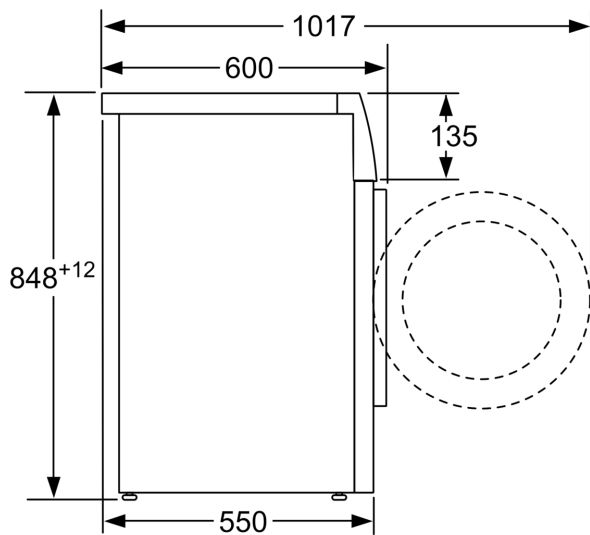

Energy Efficiency Class:C
Weighted energy consumption in kWh per 100 washing cycles of eco 40-60 programme: 62 kWh
Maximum capacity in kg: 8.0 kg
The water consumption of the eco programme in liters per cycle:	47 l
Duration of eco 40-60 programme in hours and mins at rated capacity: 3:26 h
Spin-drying efficiency class of eco 40-60 programme: B
Airborne acoustical noise emission class:B
Airborne acoustical noise emissions :75 dB(A) re 1pW
Built-in / Free-standing: Free-standing
Dimensions of the product:848x598x550 mm
Net weight:69.0 kg
Connection rating: 2300 W
Fuse protection:10 A
Voltage: 220-240 V
Frequency: 50 Hz
Length electrical supply cord: 210.0 cm
Door hinge: Left
Wheels:No
EAN code: 4242005347858
Installation typology: Free-standing

Technical Information

- Slide-under installation
- Dimensions (H x W): 84.8 cm x 59.8 cm

- Appliance depth: 55.0 cm
- Appliance depth incl. door: 60.0 cm
- Appliance depth with open door: 101.7 cm

¹ Scale of Energy Efficiency Classes from A to G

² Energy consumption in kWh per 100 cycles (in programme Eco 40-60)

³ Weighted water consumption in litres per cycle (in programme Eco 40-60)

⁴ Duration of Eco 40-60 programme

** Values are rounded.

**Series 4, Washing machine, front
loader, 8 kg, 1400 rpm
WAN28282GB**

measurements in mm

measurements in mm

measurements in mm