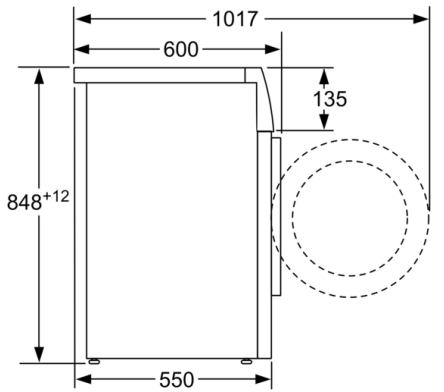

Built-in / Free-standing: Free-standing

Height of removable worktop: -2 mm

Dimensions of the product: 848 x 598 x 550 mm

Net weight: 67.5 kg

Connection Rating: 2300 W

Fuse protection: 10 A

Voltage: 220-240 V

Technical Information

- Slide-under installation
- Large silver-white door with 180° opening and 30 cm porthole
- Drum volume: 55 litres
- Dimensions (H x W x D): 84.8 x 59.8 x Appliance depth: 60 cm
- ¹ Scale of Energy Efficiency Classes from A to G
- ² Energy consumption in kWh per 100 cycles (in programme Eco 40-60)
- ³ Weighted water consumption in litres per cycle (in programme Eco 40-60)
- ⁴ Duration of Eco 40-60 programme
- ^{**} Values are rounded.

**Series 4, washing machine, front loader, 8
kg, 1200 rpm
WAN24282GB**

measurements in mm

measurements in mm