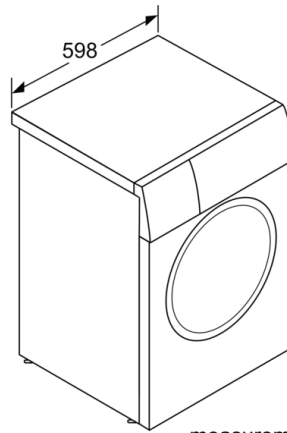

Built-in / Free-standing: Free-standing

Height of removable worktop: -2 mm

Dimensions of the product: 848 x 598 x 550 mm

Net weight: 67.5 kg

Connection Rating: 2300 W

Fuse protection: 10 A

Voltage: 220-240 V

Technical Information

- Slide-under installation
- Large silver-white door with 180° opening and 30 cm porthole
- Drum volume: 55 litres
- Dimensions (H x W x D): 84.8 x 59.8 x Appliance depth: 60 cm
- ¹ Scale of Energy Efficiency Classes from A to G
- ² Energy consumption in kWh per 100 cycles (in programme Eco 40-60)
- ³ Weighted water consumption in litres per cycle (in programme Eco 40-60)
- ⁴ Duration of Eco 40-60 programme
- ^{**} Values are rounded.

**Series 4, washing machine, front loader, 8
kg, 1200 rpm
WAN24282GB**

measurements in mm

measurements in mm