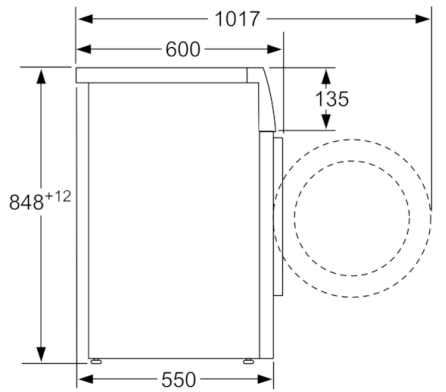

Technical Data

Built-in / Free-standing :	Free-standing
Height of removable worktop (mm) :	850
Dimensions of the product (mm) :	848 x 598 x 550
Height for building under :	850.00
Net weight (kg) :	67.448
Connection Rating (W) :	2300
Current (A) :	10
Voltage (V) :	220-240
Frequency (Hz) :	50
Approval certificates :	CE, VDE
Length electrical supply cord (cm) :	210
Washing performance class :	A
Door hinge :	Left
Wheels :	No
EAN code :	4242005078752
Capacity cotton (kg) - NEW (2010/30/EC) :	8.0
Energy efficiency rating :	A+++
Energy consumption annual (kWh/annum) - NEW (2010/30/EC) :	176.00
Power consumption in off-mode (W) - NEW (2010/30/EC) :	0.12
Power consumption in left-on mode (W) - NEW (2010/30/EC) :	0.50
Water consumption annual (l/annum) - NEW (2010/30/EC) :	9900
Spin drying performance class :	B
Maximum spin speed (rpm) - NEW (2010/30/EC) :	1155
Average washing time cotton 40C (partial load) - NEW (2010/30/EC) :	200
Average washing time cotton 60C (full load) (min) - NEW (2010/30/EC) :	200
Average washing time cotton 60C (partial load) - NEW (2010/30/EC) :	200
Noise level washing (dB(A) re 1 pW) :	54
Noise level spinning (dB(A) re 1 pW) :	76
Installation typology :	Freestanding

Technical Information

- Dimensions (H x W x D): 84.8 x 59.8 x Appliance depth: 60 cm
- Slide-under installation
- Large silver-white door with 180° opening and 30 cm porthole

** Values are rounded.

**Serie | 4, washing machine, front loader, 8
kg, 1200 rpm
WAN24108GB**

measurements in mm

measurements in mm