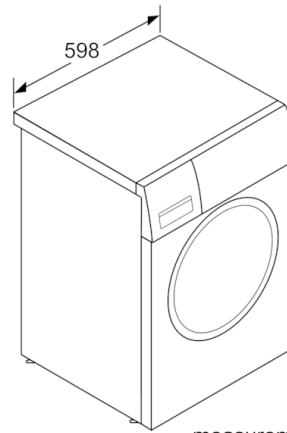

Technical Data

Built-in / Free-standing :	Free-standing
Height of removable worktop (mm) :	850
Dimensions of the product (mm) :	848 x 598 x 550
Height for building under :	850.00
Net weight (kg) :	67.448
Connection Rating (W) :	2300
Current (A) :	10
Voltage (V) :	220-240
Frequency (Hz) :	50
Approval certificates :	CE, VDE
Length electrical supply cord (cm) :	210
Washing performance class :	A
Door hinge :	Left
Wheels :	No
EAN code :	4242005078752
Capacity cotton (kg) - NEW (2010/30/EC) :	8.0
Energy efficiency rating :	A+++
Energy consumption annual (kWh/annum) - NEW (2010/30/EC) :	176.00
Power consumption in off-mode (W) - NEW (2010/30/EC) :	0.12
Power consumption in left-on mode (W) - NEW (2010/30/EC) :	0.50
Water consumption annual (l/annum) - NEW (2010/30/EC) :	9900
Spin drying performance class :	B
Maximum spin speed (rpm) - NEW (2010/30/EC) :	1155
Average washing time cotton 40C (partial load) - NEW (2010/30/EC) :	200
Average washing time cotton 60C (full load) (min) - NEW (2010/30/EC) :	200
Average washing time cotton 60C (partial load) - NEW (2010/30/EC) :	200
Noise level washing (dB(A) re 1 pW) :	54
Noise level spinning (dB(A) re 1 pW) :	76
Installation typology :	Freestanding

Technical Information

- Dimensions (H x W x D): 84.8 x 59.8 x Appliance depth: 60 cm
- Slide-under installation
- Large silver-white door with 180° opening and 30 cm porthole

** Values are rounded.

**Serie | 4, washing machine, front loader, 8
kg, 1200 rpm
WAN24108GB**

measurements in mm

measurements in mm