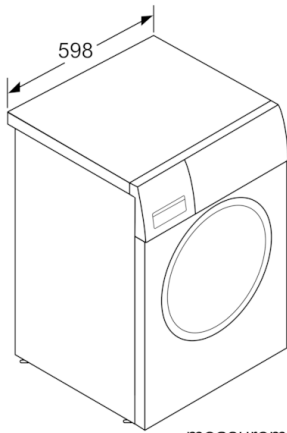

Technical Data

Built-in / Free-standing :	Free-standing
Height of removable worktop (mm) :	848
Dimensions of the product (mm) :	848 x 598 x 590
Net weight (kg) :	73.101
Connection Rating (W) :	2300
Current (A) :	10
Voltage (V) :	220-240
Frequency (Hz) :	50
Approval certificates :	CE, VDE
Length electrical supply cord (cm) :	160
Washing performance class :	A
Door hinge :	Left
Wheels :	No
EAN code :	4242002837260
Capacity cotton (kg) - NEW (2010/30/EC) :	8.0
Energy efficiency rating :	A+++
Energy consumption annual (kWh/annum) - NEW (2010/30/EC) :	196.00
:	0.12
:	1.49
Water consumption annual (l/annum) - NEW (2010/30/EC) :	11220
Spin drying performance class :	B
Maximum spin speed (rpm) - NEW (2010/30/EC) :	1191
Average washing time cotton 40C (partial load) - NEW (2010/30/EC) :	195
Average washing time cotton 60C (full load) (min) - NEW (2010/30/EC) :	215
Average washing time cotton 60C (partial load) - NEW (2010/30/EC) :	215
Noise level washing (dB(A) re 1 pW) :	56
Noise level spinning (dB(A) re 1 pW) :	75
Installation typology :	Freestanding

Technical Information

- Dimensions (H x W x D): 84.8 x 59.8 x Appliance depth: 61.8 cm
- Slide-under installation
- Large white door with 165° opening and 30 cm porthole

**Serie | 4, washing machine, front loader, 8
kg, 1200 rpm
WAK24260GB**