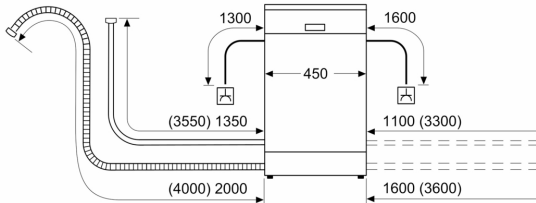

**Series 4, free-standing dishwasher,
45 cm, White
SPS4HKW45G**

measurements in mm

⌚ socket
( ) values with extension kit