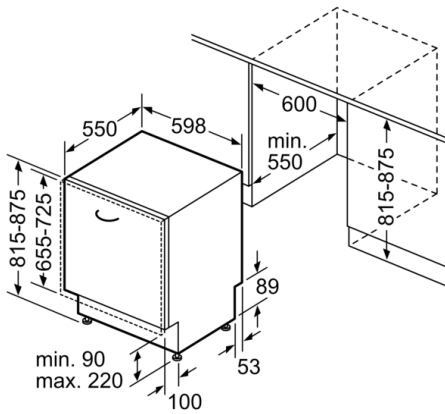

**Technical Data**

Energy Efficiency Class: F  
 Energy Consumption for 100 cycles Eco Programme: 102 kWh  
 Maximum number of place settings: 12  
 The water consumption of the eco programme in liters per cycle: 11.7 l  
 Programme duration: 3:30 h  
 Airborne acoustical noise emissions : 48 dB(A) re 1 pW  
 Airborne acoustical noise emission class: C  
 Built-in / Free-standing: Built-in  
 Height of removable worktop: 0 mm  
 Dimensions of the product (HxWxD): 815 x 598 x 550 mm  
 Required niche size for installation (HxWxD): 815-875 x 600 x 550 mm  
 Approval certificates: CE, VDE  
 Depth with open door 90 degree: 1150 mm  
 Adjustable feet: Yes - all from front  
 Maximum adjustability feet: 60 mm  
 Net weight: 31.1 kg  
 Gross weight: 33.3 kg  
 Connection Rating: 2400 W  
 Fuse protection: 10 A  
 Voltage: 220-240 V  
 Frequency: 50; 60 Hz  
 Length electrical supply cord: 175 cm  
 Plug type: GB plug  
 Length inlet hose: 165 cm  
 Length outlet hose: 190 cm  
 EAN code: 4242002861906  
 Installation typology: Full-integrated

### Flexible design elements

- Vario baskets
- Lower rack handle: no handle
- Height adjustable top basket
- 2 foldable plate racks in bottom basket
- Cutlery basket in lower rack

### Design features

- Stainless steel/Polinox interior
- Red Info light, Acoustic end of cycle indicator, Washing + drying LEDs, water inlet indicator
- Push button top edge controls
- Display colour: Red LED indicators
- LED salt refill indicator, LED rinse aid refill indicator
- Self cleaning filter system with 3 piece corrugated filter
- Time delay (3, 6 or 9 hours)
- Dimensions (HxWxD): 81.5 x 59.8 x 55cm
- <sup>1</sup> Scale of Energy Efficiency Classes from A to G
- <sup>2</sup> Energy consumption in kWh per 100 cycles (in programme Eco 50 °C)
- <sup>3</sup> Water consumption in litres per cycle (in programme Eco 50 °C)
- <sup>4</sup> Duration of programme Eco 50 °C

**Serie | 4, fully-integrated dishwasher, 60 cm  
SMV50C10GB**

measurements in mm