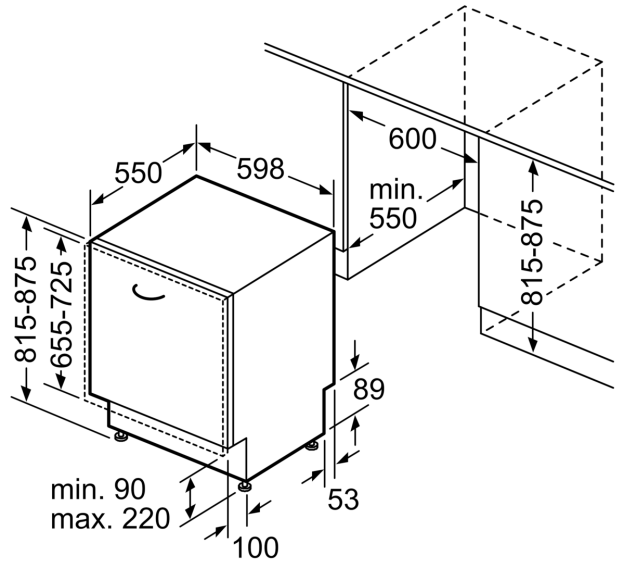

Technical Data

Energy Efficiency Class:	E
Energy Consumption for 100 cycles Eco Programme:	94 kWh
Maximum number of place settings:	13
The water consumption of the eco programme in liters per cycle: 7.5 l	
Programme duration:	4:10 h
Airborne acoustical noise emissions :	46 dB(A) re 1 pW
Airborne acoustical noise emission class:	C
Built-in / Free-standing:	Built-in
Height of removable worktop:	0 mm
Dimensions of the product (HxWxD):	815 x 598 x 550 mm
Min. required niche size for installation (HxWxD):	815-875 x 600 x 550 mm
Depth with open door 90 degree:	1150 mm
Adjustable feet:	Yes - all from front
Maximum adjustability feet:	20 mm
Net weight:	35.7 kg
Gross weight:	37.8 kg
Connection rating:	2400 W
Fuse protection:	10 A
Voltage:	220-240 V
Frequency:	50; 60 Hz
Length electrical supply cord:	175.0 cm
Plug type:	GB plug
Length inlet hose:	165 cm
Length outlet hose:	190 cm
EAN code:	4242005304677
Installation typology:	Integrated

- Large item spray head, steam protection plate
- Stainless steel/Polinox interior
- Dimensions (HxWxD): 81.5 x 59.8 x 55cm

¹ Scale of Energy Efficiency Classes from A to G

² Energy consumption in kWh per 100 cycles (in programme Eco 50 °C)

³ Water consumption in litres per cycle (in programme Eco 50 °C)

⁴ Duration of programme Eco 50 °C

**Series 4, fully-integrated dishwasher,
60 cm
SMV4HVX46G**

measurements in mm

⏏ socket
() values with extension kit

measurements in mm