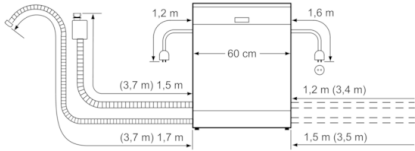

**Serie | 8, free-standing dishwasher, 60 cm,
White
SMS88TW06G**

( ) Werte mit Verlängerungssatz