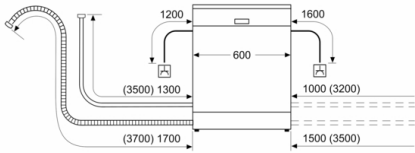

**Serie | 2, free-standing dishwasher, 60 cm,
White
SMS2ITW08G**

measurements in mm

socket
( ) values with extension kit