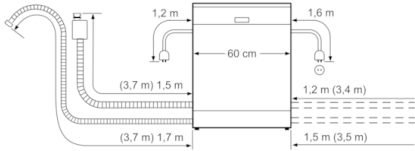

**Serie | 6, semi-integrated dishwasher, 60 cm,
Stainless steel
SMI68TS06E**

( ) Werte mit Verlängerungssatz